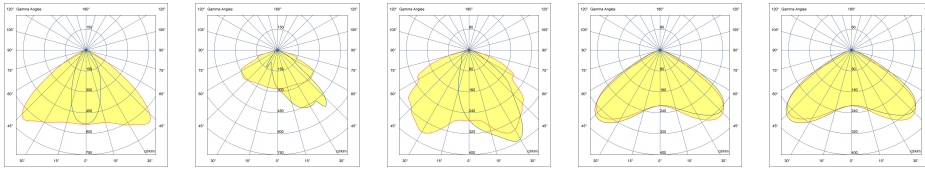

[T1] Type I, Asymmetric, Side throw
[T2] Type II, Asymmetric, Side throw
[T3] Type III, Asymmetric, Side throw
[T4] Type IV, Asymmetric, Forward throw
[T5] Type V, Symmetric

Extras

Consult the factory

Luminaire body options

120-277V
50/60Hz

DPC

UNI

120-277V 50/60Hz

DPC

Double powder coating