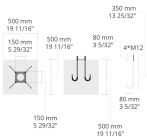

Product code	Product name	Light distribution	Delivered lumens flux	Rated input power	Colour temperature	Control	Weight
LB6047.871-EN	DOMINI AFX MIDI 1 Module	[T1] 110x45°, [T2] 134x52°, [T3] 131x60°, [T4] 114x65°, [T5] 115°	944 - 2272 lm	10 - 20 W	2700 K CRI 80, 3000 K CRI 80, 4000 K CRI 70, 4000 K CRI 80	On/Off	5.7 kg
LB6047.872-EN	DOMINI AFX MIDI 1 Module Duo	[T1] 110x45°, [T2] 134x52°, [T3] 131x60°, [T4] 114x65°, [T5] 115°	1887 - 4544 lm	20 - 37 W	2700 K CRI 80, 3000 K CRI 80, 4000 K CRI 70, 4000 K CRI 80	On/Off	7.43 kg

[T1] Type I, Asymmetric, Side throw
[T2] Type II, Asymmetric, Side throw
[T3] Type III, Asymmetric, Side throw
[T4] Type IV, Asymmetric, Forward throw
[T5] Type V, Symmetric

Extras

Consult the factory

Luminaire body options

120-277V
50/60Hz

DPC

UNI

120-277V 50/60Hz

DPC

Double powder coating

Accessories (To be ordered separately)

Anchorage