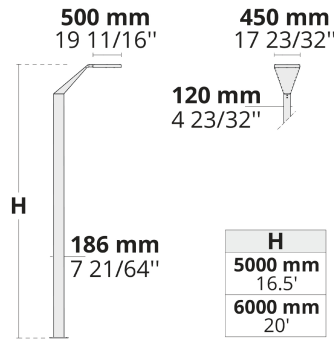

LL2012.682 / LL2012.862

LL2012.684 / LL2012.864

[T2] Type II, Asymmetric, Side throw
[P4] Special pedestrian road distribution-right side traffic
[T1] Type I, Asymmetric, Side throw
[T2-2] Type II, Asymmetric, Side throw
[T3] Type III, Asymmetric, Side throw
[T4] Type IV, Asymmetric, Forward throw
[T5] Type V, Symmetric

Extras

Consult the factory

Luminaire body options

120-277V
50/60Hz

UNI

120-277V 50/60Hz

DPC

DPC

Double powder coating