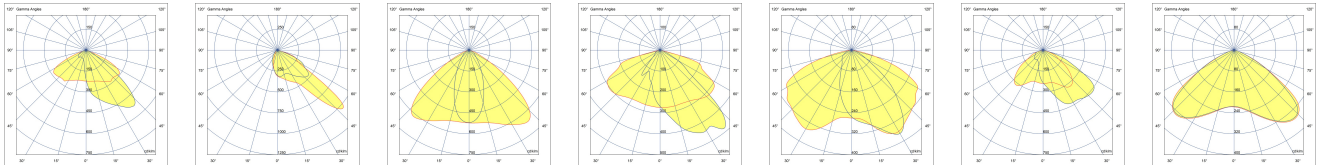

Product code	Product name	Light distribution	Delivered lumens flux	Rated input power	Colour temperature	Control	Weight
LL2012.682-EN	WINGS ML EVO 2 Module	[T2] 130x85°	5819 - 7357 lm	70 W	2700 K CRI 80, 3000 K CRI 80, 4000 K CRI 70, 4000 K CRI 80	On/Off	50.4 kg (3 m), 57.64 kg (4 m)
LL2012.684-EN	WINGS ML EVO 4 Module	[T2] 130x85°	11643 - 14714 lm	136 W	2700 K CRI 80, 3000 K CRI 80, 4000 K CRI 70, 4000 K CRI 80	On/Off	64.34 kg (5 m), 72.07 kg (6 m)
LL2012.862-EN	WINGS AFX 2 Module	[P4] 20x78°, [T1] 111x48°, [T2] 133x48°, [T2-2] 149x54°, [T3] 143x63°, [T4] 117x64°, [T5] 117°	3785 - 9035 lm	34 - 67 W	2700 K CRI 80, 3000 K CRI 80, 4000 K CRI 70, 4000 K CRI 80	On/Off	50.2 kg (3 m), 57.24 kg (4 m)
LL2012.864-EN	WINGS AFX 4 Module	[P4] 20x78°, [T1] 111x48°, [T2] 133x48°, [T2-2] 149x54°, [T3] 143x63°, [T4] 117x64°, [T5] 117°	7565 - 18200 lm	68 - 135 W	2700 K CRI 80, 3000 K CRI 80, 4000 K CRI 70, 4000 K CRI 80	On/Off	64.04 kg (5 m), 71.67 kg (6 m)

LL2012.682 / LL2012.862

LL2012.684 / LL2012.864

[T2] Type II, Asymmetric, Side throw
[P4] Special pedestrian road distribution-right side traffic
[T1] Type I, Asymmetric, Side throw
[T2-2] Type II, Asymmetric, Side throw
[T3] Type III, Asymmetric, Side throw
[T4] Type IV, Asymmetric, Forward throw
[T5] Type V, Symmetric