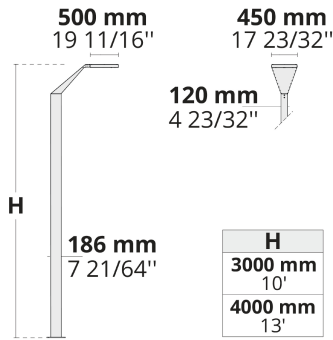

LL2012.682 / LL2012.862

LL2012.684 / LL2012.864

[T2] Type II, Asymmetric, Side throw
[P4] Special pedestrian road distribution-right side traffic
[T1] Type I, Asymmetric, Side throw
[T2-2] Type II, Asymmetric, Side throw
[T3] Type III, Asymmetric, Side throw
[T4] Type IV, Asymmetric, Forward throw
[T5] Type V, Symmetric

Extras

Consult the factory

Luminaire body options

120-277V
50/60Hz

UNI

120-277V 50/60Hz

DPC

DPC

Double powder coating