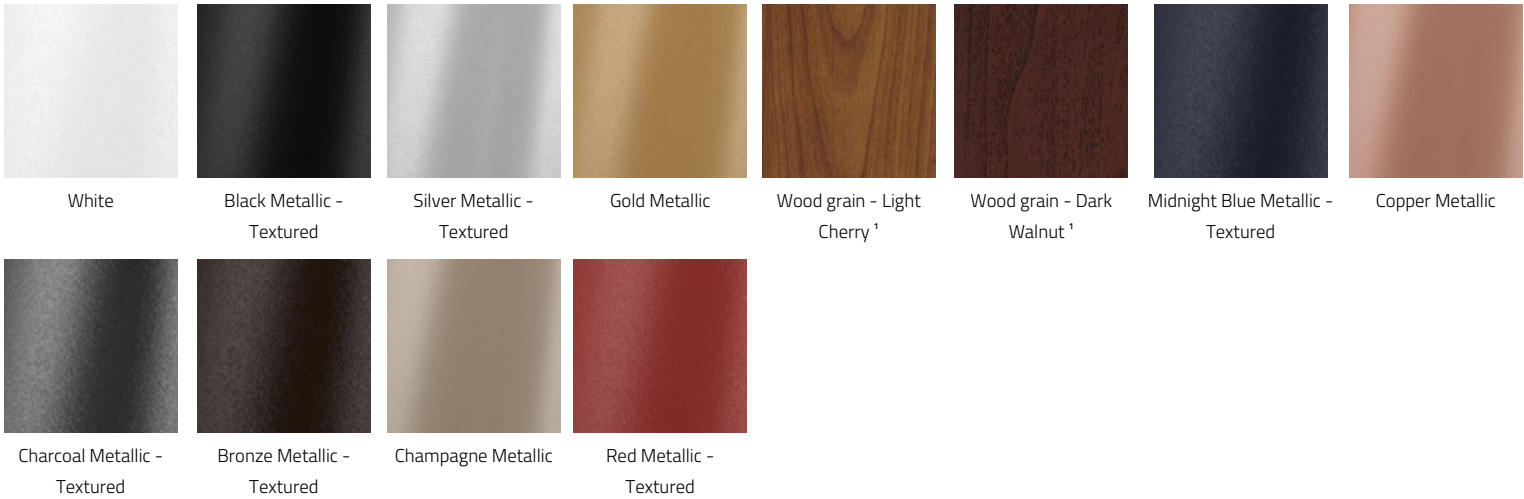

**FA44** Midnight Blue Metallic - Textured

**FA45** Copper Metallic

**FA46** Charcoal Metallic - Textured

**FA47** Bronze Metallic - Textured

**FA52** Champagne Metallic

**FA53** Red Metallic - Textured

<sup>1</sup> Longer than normal lead times may apply, consult factory.

## LOUVER

Black      White      Satin Chrome      Satin Gold      Satin Champagne

## FIXTURE FINISH

White      Black Metallic - Textured      Silver Metallic - Textured      Gold Metallic      Wood grain - Light Cherry<sup>1</sup>      Wood grain - Dark Walnut<sup>1</sup>      Midnight Blue Metallic - Textured      Copper Metallic

Charcoal Metallic - Textured      Bronze Metallic - Textured      Champagne Metallic      Red Metallic - Textured

<sup>1</sup> Longer than normal lead times may apply, consult factory.