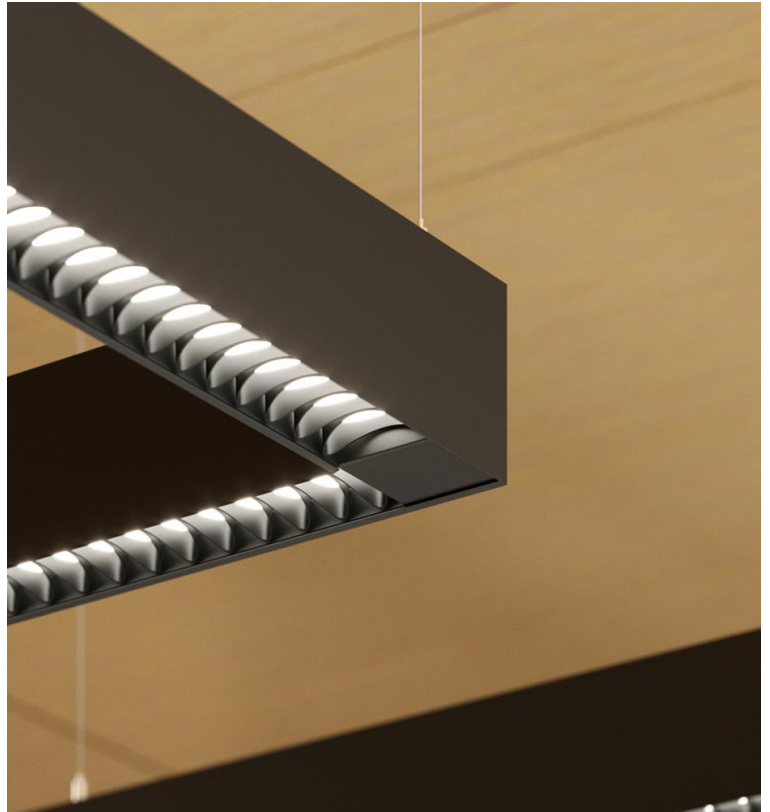

# 0000H QUAD™

**0000H** dazzles up traditional linear lighting concepts with an innovative louver system. An array of ellipses is incurved to conform to a tunnel-shaped profile creating a subtle aesthetic and sublime lighting effect. The louver system not only tempers the starkness of the commonly exposed diffuser and adds an enchanting decorative feature, but also offers visual comfort by minimizing glare. The injection-molded louvers come in 5 finishes: Black for the highest glare control, White for higher reflectance and performance, and for an interior design enhancement, satinized finishes Satin Chrome, Satin Gold, and Satin Champagne. Build a continuous lighting plan with the new Systems option.