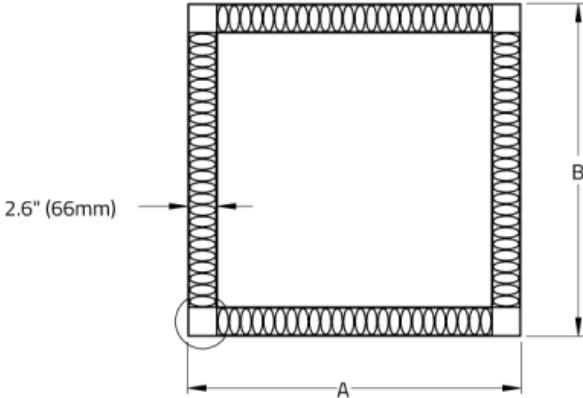

## DIMENSIONAL DIAGRAMS

ISOMETRIC BOTTOM VIEW

Luminaire	A	B
HLNQ1P01/HLNQ2P01	29.19" (741.4mm)	29.19" (741.4mm)
HLNQ1P02/HLNQ2P02	53.19" (1351.0mm)	53.19" (1351.0mm)
HLNQ1P05/HLNQ2P05	29.19" (741.4mm)	53.19" (1351.0mm)