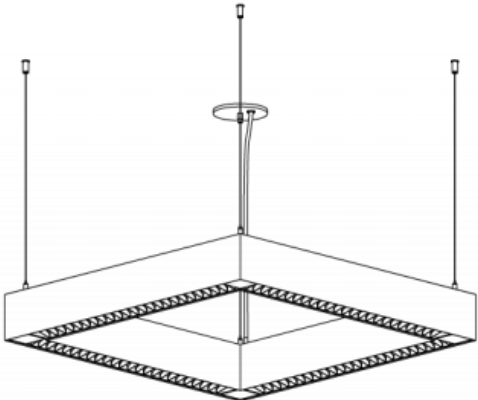

## DIMENSIONAL DIAGRAMS

ISOMETRIC BOTTOM VIEW

Luminaire	A	B
HLNQ1P01/HLNQ2P01	29.19" (741.4mm)	29.19" (741.4mm)
HLNQ1P02/HLNQ2P02	53.19" (1351.0mm)	53.19" (1351.0mm)
HLNQ1P05/HLNQ2P05	29.19" (741.4mm)	53.19" (1351.0mm)