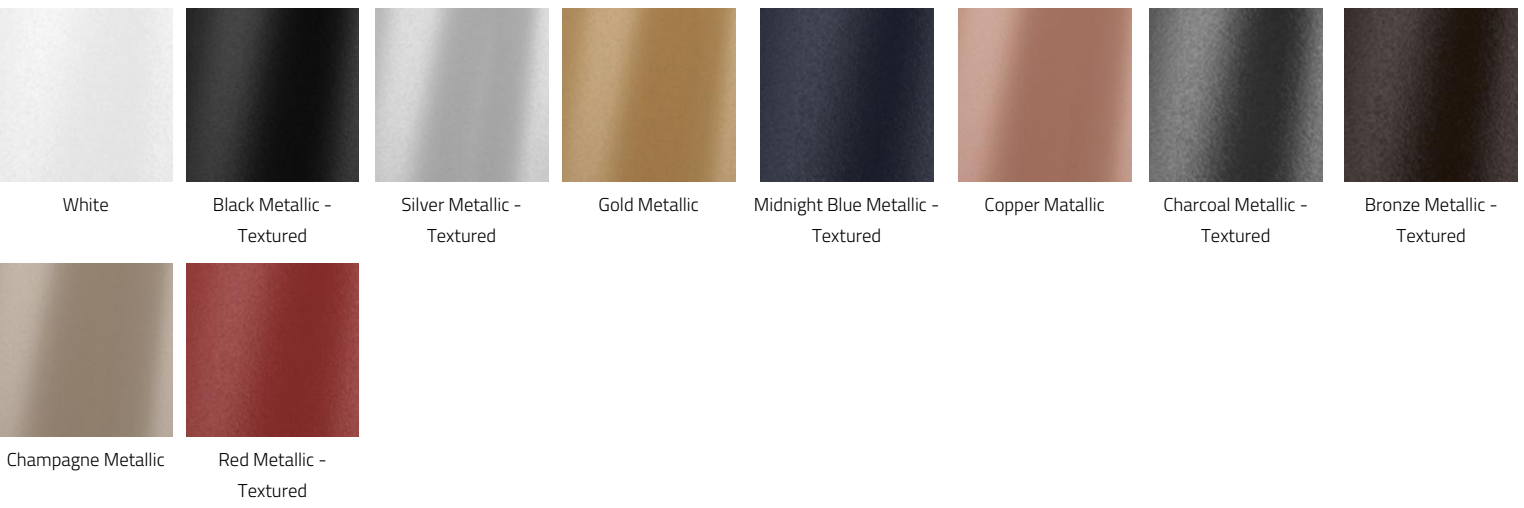

## LOUVER

Black      White      Satin Chrome      Satin Gold      Satin Champagne

## FIXTURE FINISH

White      Black Metallic - Textured      Silver Metallic - Textured      Gold Metallic      Wood grain - Light Cherry<sup>1</sup>      Wood grain - Dark Walnut<sup>1</sup>      Midnight Blue Metallic - Textured      Copper Metallic

Charcoal Metallic - Textured      Bronze Metallic - Textured      Champagne Metallic      Red Metallic - Textured

<sup>1</sup> Longer than normal lead times may apply, consult factory.

## CANOPY FINISH

White      Black Metallic - Textured      Silver Metallic - Textured      Gold Metallic      Midnight Blue Metallic - Textured      Copper Metallic      Charcoal Metallic - Textured      Bronze Metallic - Textured