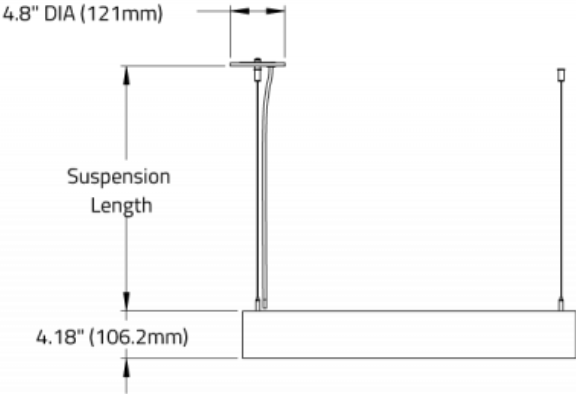

## DIMENSIONAL DIAGRAMS

ISOMETRIC BOTTOM VIEW

Luminaire	A	B
HLNQ1P01/HLNQ2P01	29.19" (741.4mm)	29.19" (741.4mm)
HLNQ1P02/HLNQ2P02	53.19" (1351.0mm)	53.19" (1351.0mm)
HLNQ1P05/HLNQ2P05	29.19" (741.4mm)	53.19" (1351.0mm)