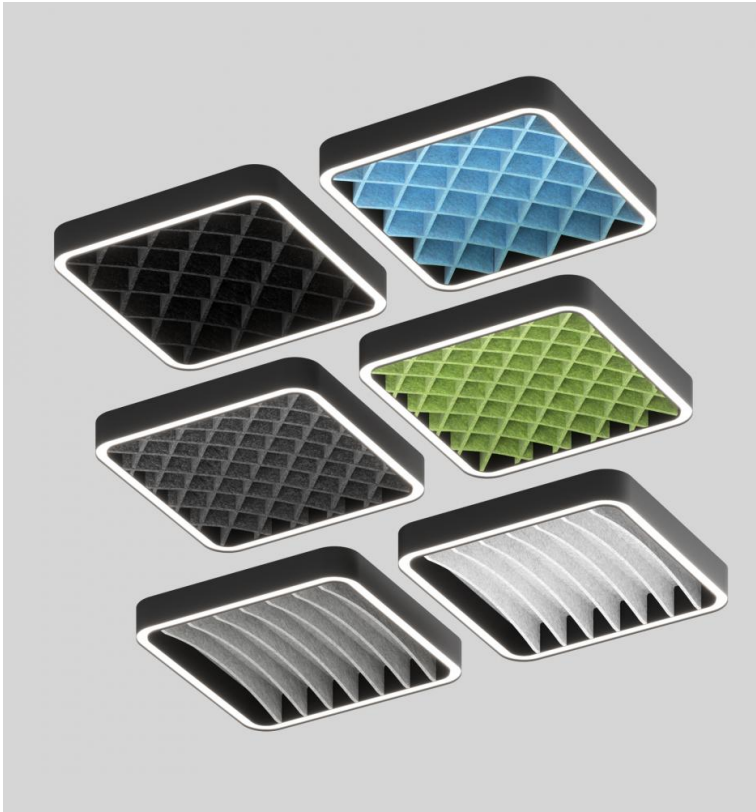

ENDLESS QUAD™

Project Name:

Fixture Type:

Fixture Code:

Quantities:

ENDLESS QUAD™

The fluid lines of the Endless linear system morph into finite rectangular forms. With warm rounded corners, **ENDLESS QUAD** adds a comforting structure to functional spaces. Simple and succinct, the quadrilateral provides geometric definition to the ceiling area that can be used to frame special areas. Crank up the design but turn down the noise with our new acoustic panel styles.

GENERAL SPECIFICATION

Body

Extruded and die-cast aluminum.

Suspension

Steel cables.

Remote Emergency system

Emergency option provides a 1.5 hour (3hours for EU) emergency lighting facility. The remote system includes the inverter module, NiCad batteries and a remote wall/ceiling LED charge indicator and test switch. Maximum distance between wall/ceiling plate and luminaire is 15' (4.5m). Test switch fits a single gang box (not supplied).

CANOPY FINISH

ACOUSTIC PANEL STYLE

Available in 4 styles for the 34" Sq and the 34"x58" versions. The 58" Sq available with visible seams. Consult factory for details.

ACOUSTIC PANEL COLOR

Other finishes available. Consult factory.