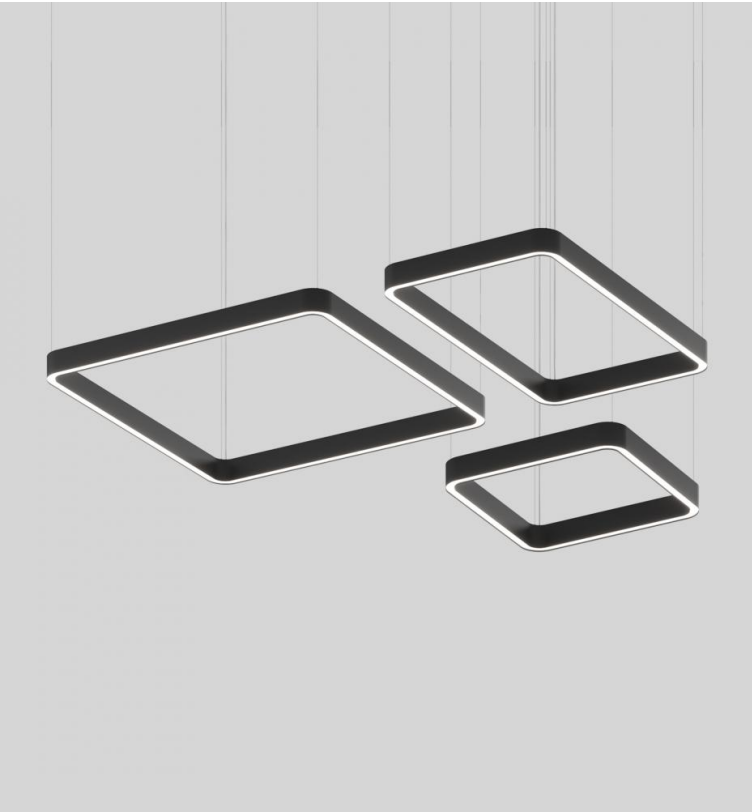

ENDLESS QUAD™

Project Name:

Fixture Type:

Fixture Code:

Quantities:

ENDLESS QUAD™

The fluid lines of the Endless linear system morph into finite rectangular forms. With warm rounded corners, **ENDLESS QUAD** adds a comforting structure to functional spaces. Simple and succinct, the quadrilateral provides geometric definition to the ceiling area that can be used to frame special areas. Crank up the design but turn down the noise with our new acoustic panel styles.

GENERAL SPECIFICATION

Body

Extruded and die-cast aluminum.

Suspension

Steel cables.

Remote Emergency system

Emergency option provides a 1.5 hour (3hours for EU) emergency lighting facility. The remote system includes the inverter module, NiCad batteries and a remote wall/ceiling LED charge indicator and test switch. Maximum distance between wall/ceiling plate and luminaire is 15' (4.5m). Test switch fits a single gang box (not supplied).