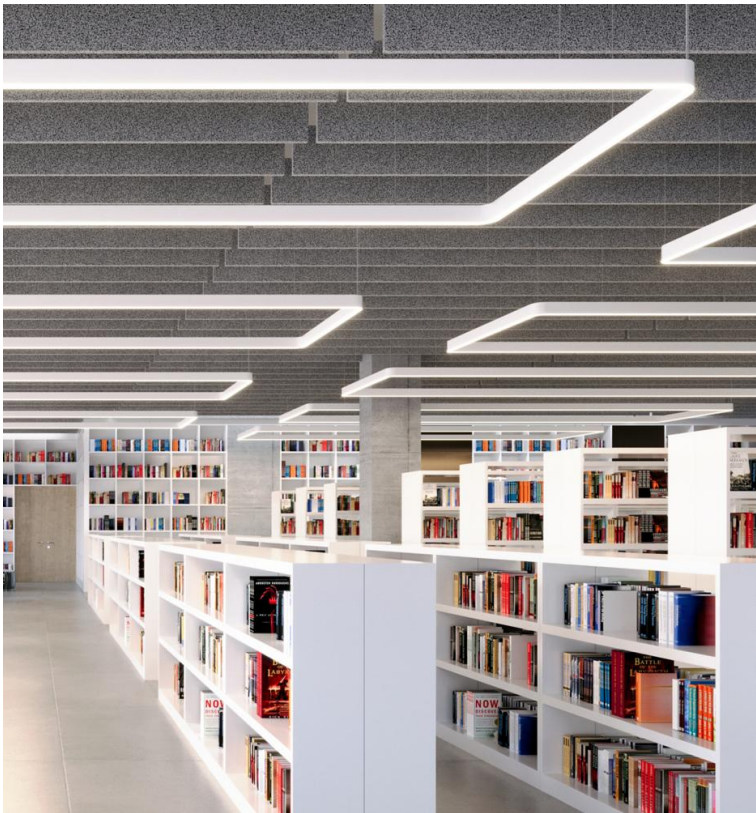

ENDLESS QUAD™

Project Name:

Fixture Type:

Fixture Code:

Quantities:

ENDLESS QUAD™

The fluid lines of the Endless linear system morph into finite rectangular forms. With warm rounded corners, **ENDLESS QUAD** adds a comforting structure to functional spaces. Simple and succinct, the quadrilateral provides geometric definition to the ceiling area that can be used to frame special areas. Crank up the design but turn down the noise with our new acoustic panel styles.