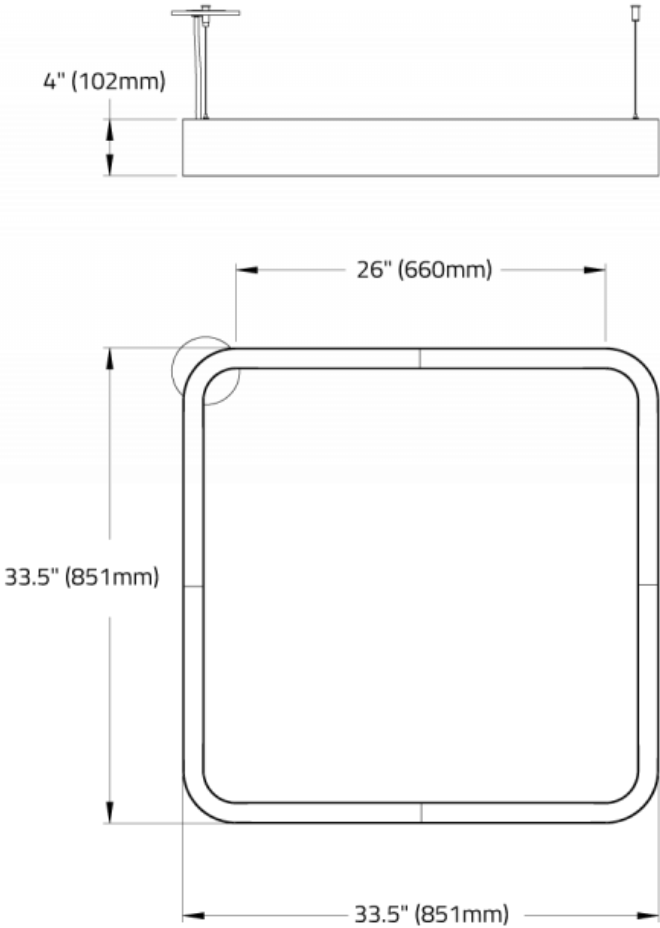

ACOUSTIC PANEL STYLE

APS00 Not required
APS04 Parallel Hatch

APS01 Flat

APS02 Cross Hatch

APS03 Fine Cross Hatch

Available in 4 styles for the 34" Sq and the 34"x58" versions. The 58" Sq available with visible seams. Consult factory for details.

CANOPY FINISH

ACOUSTIC PANEL STYLE

Available in 4 styles for the 34" Sq and the 34"x58" versions. The 58" Sq available with visible seams. Consult factory for details.

ACOUSTIC PANEL COLOR

Other finishes available. Consult factory.

APPROVALS

ENDLESS QUAD™

DIMENSIONAL DIAGRAMS

4 SUSPENSION POINTS

ENDLESS QUAD™

4 SUSPENSION POINTS

ENDLESS QUAD™