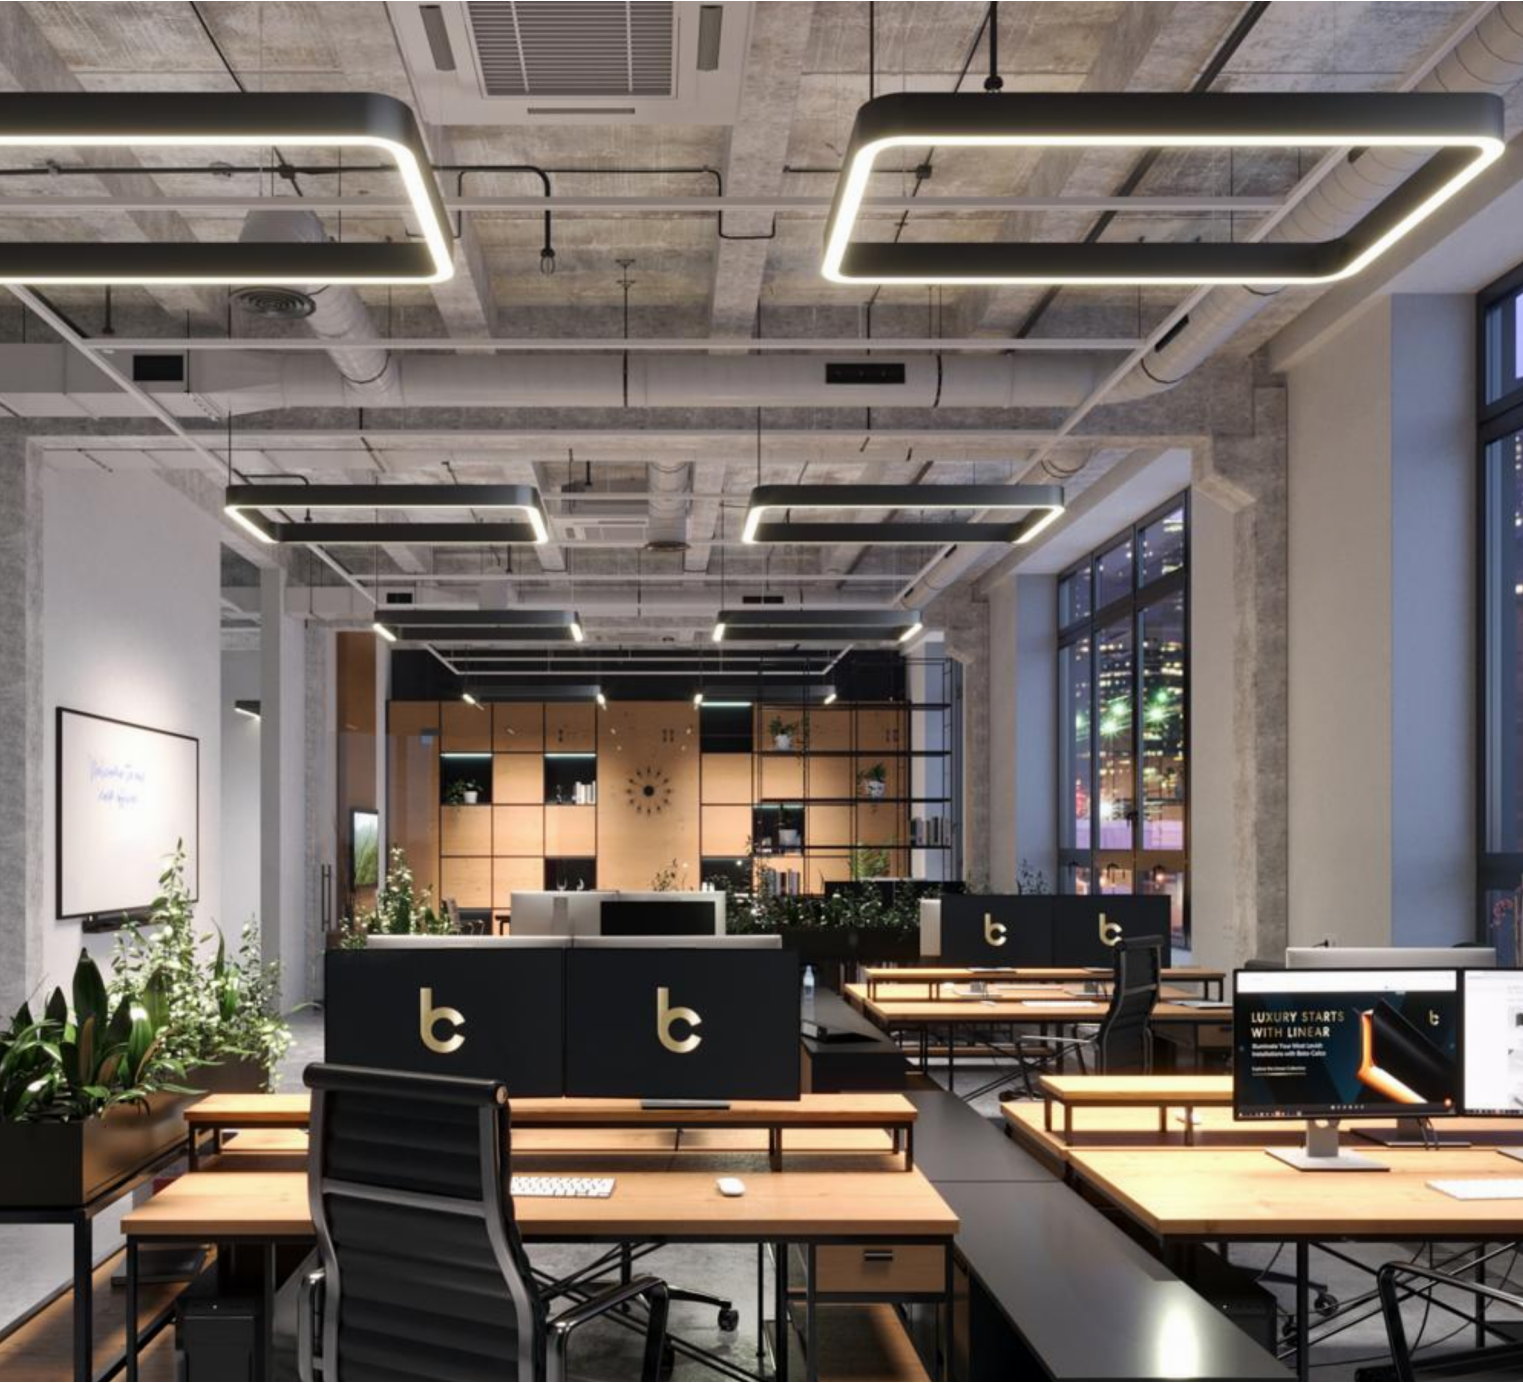

ENDLESS QUAD™

Project Name:

Fixture Type:

Fixture Code:

Quantities:

ENDLESS QUAD™

The fluid lines of the Endless linear system morph into finite rectangular forms. With warm rounded corners, **ENDLESS QUAD** adds a comforting structure to functional spaces. Simple and succinct, the quadrilateral provides geometric definition to the ceiling area that can be used to frame special areas. Crank up the design but turn down the noise with our new acoustic panel styles.