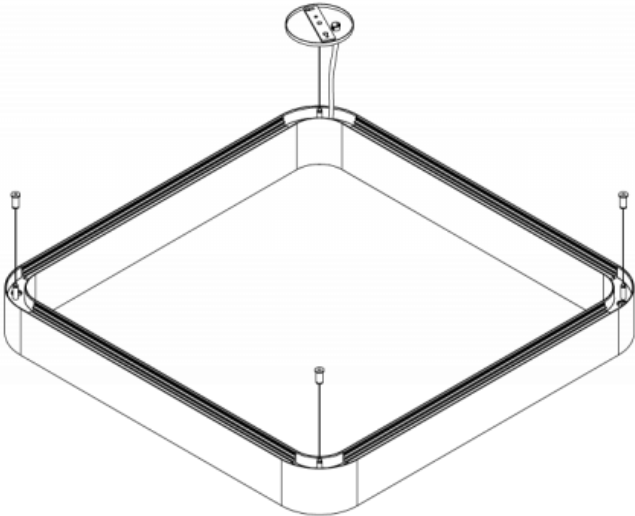

CANOPY FINISH

ACOUSTIC PANEL STYLE

Available in 4 styles for the 34" Sq and the 34"x58" versions. The 58" Sq available with visible seams. Consult factory for details.

ACOUSTIC PANEL COLOR

Other finishes available. Consult factory.

APPROVALS

ENDLESS QUAD™

DIMENSIONAL DIAGRAMS

4 SUSPENSION POINTS

ENDLESS QUAD™

4 SUSPENSION POINTS

ENDLESS QUAD™