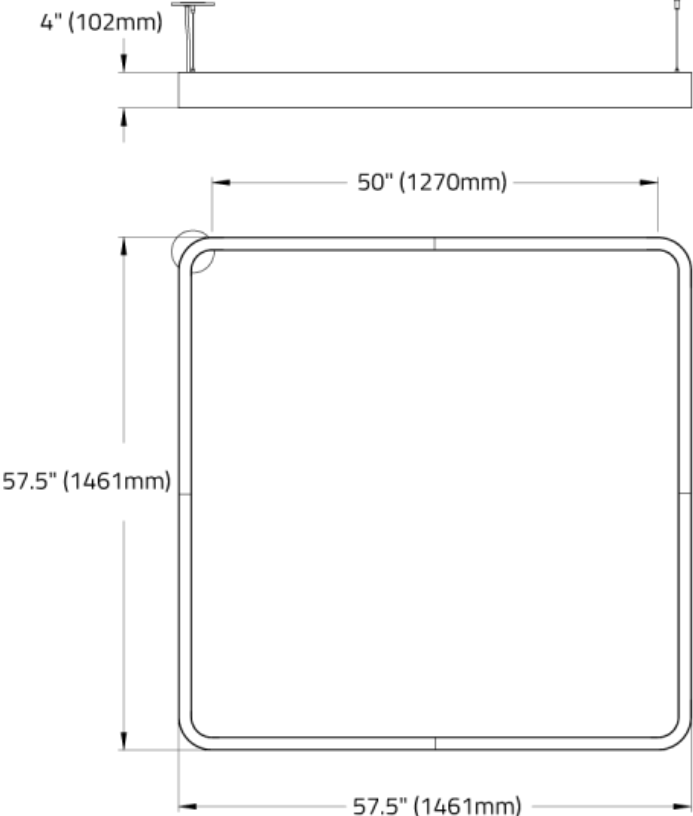

ACOUSTIC PANEL STYLE

APS00 Not required
APS04 Parallel Hatch

APS01 Flat

APS02 Cross Hatch

APS03 Fine Cross Hatch

Available in 4 styles for the 34" Sq and the 34"x58" versions. The 58" Sq available with visible seams. Consult factory for details.

CANOPY FINISH

ACOUSTIC PANEL STYLE

Available in 4 styles for the 34" Sq and the 34"x58" versions. The 58" Sq available with visible seams. Consult factory for details.

ACOUSTIC PANEL COLOR

Other finishes available. Consult factory.

APPROVALS

ENDLESS QUAD™

DIMENSIONAL DIAGRAMS

4 SUSPENSION POINTS

ENDLESS QUAD™

4 SUSPENSION POINTS

ENDLESS QUAD™