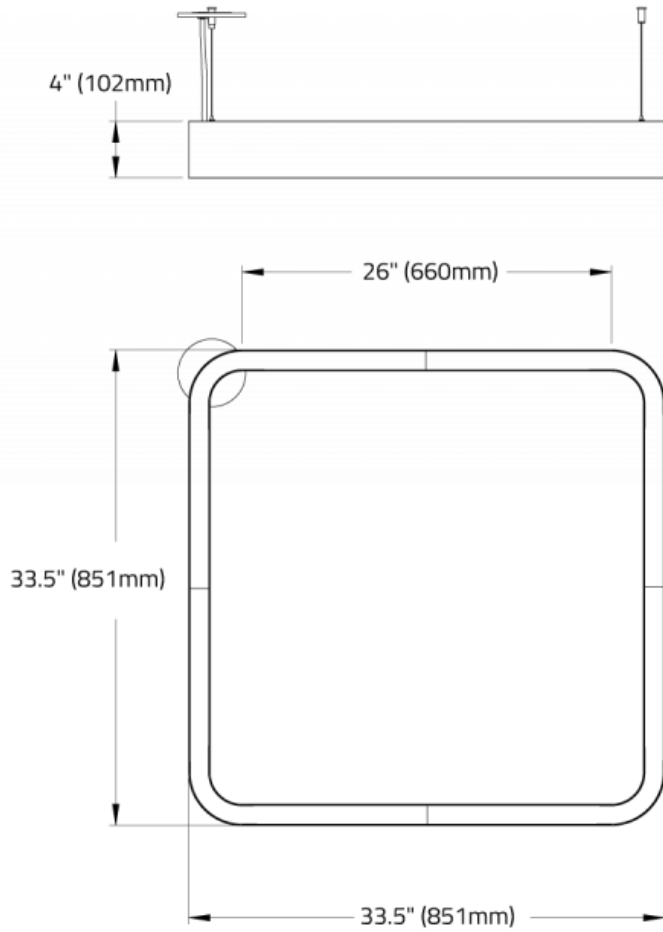

ACOUSTIC PANEL STYLE

APS00 Not required
APS04 Parallel Hatch

APS01 Flat

APS02 Cross Hatch

APS03 Fine Cross Hatch

Available in 4 styles for the 34" Sq and the 34"x58" versions. The 58" Sq available with visible seams. Consult factory for details.

CANOPY FINISH

ACOUSTIC PANEL STYLE

Available in 4 styles for the 34" Sq and the 34"x58" versions. The 58" Sq available with visible seams. Consult factory for details.

ACOUSTIC PANEL COLOR

Other finishes available. Consult factory.

APPROVALS

ENDLESS QUAD™

DIMENSIONAL DIAGRAMS

ENDLESS QUAD™

4 SUSPENSION POINTS

ENDLESS QUAD™