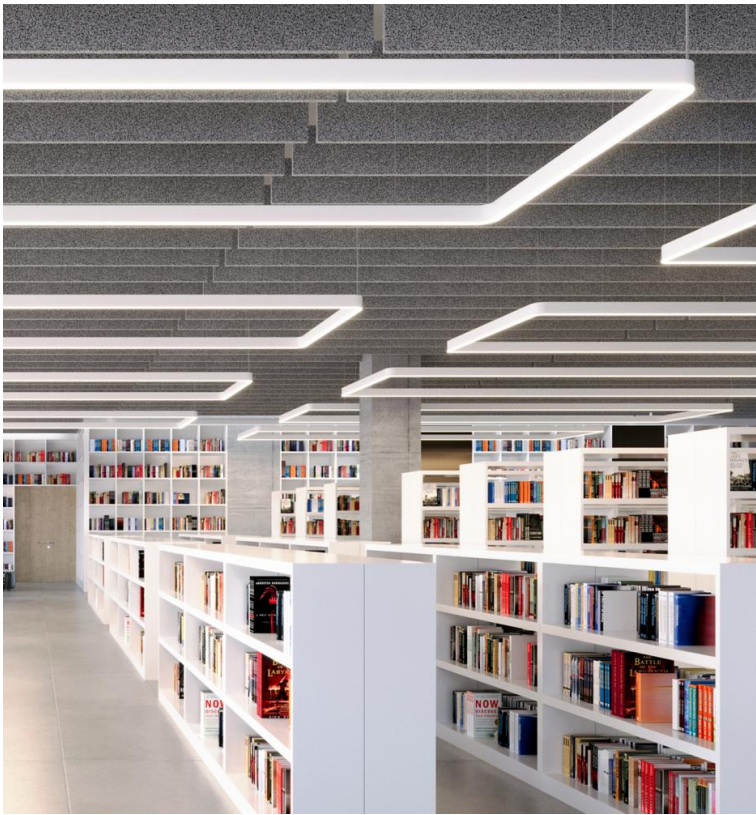

ENDLESS QUAD™

Project Name:

Fixture Type:

Fixture Code:

Quantities:

ENDLESS QUAD™

The fluid lines of the Endless linear system morph into finite rectangular forms. With warm rounded corners, **ENDLESS QUAD** adds a comforting structure to functional spaces. Simple and succinct, the quadrilateral provides geometric definition to the ceiling area that can be used to frame special areas. Crank up the design but turn down the noise with our new acoustic panel styles.