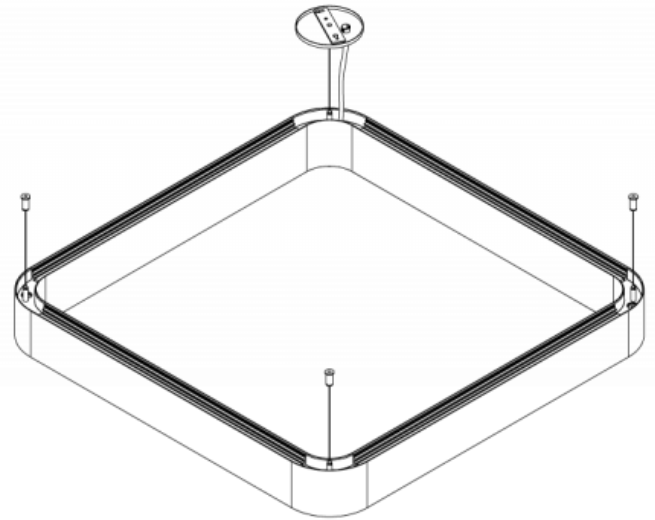

CANOPY FINISH

ACOUSTIC PANEL STYLE

Available in 4 styles for the 34" Sq and the 34"x58" versions. The 58" Sq available with visible seams. Consult factory for details.

ACOUSTIC PANEL COLOR

Other finishes available. Consult factory.

APPROVALS

ENDLESS QUAD™

DIMENSIONAL DIAGRAMS

ENDLESS QUAD™

4 SUSPENSION POINTS

ENDLESS QUAD™