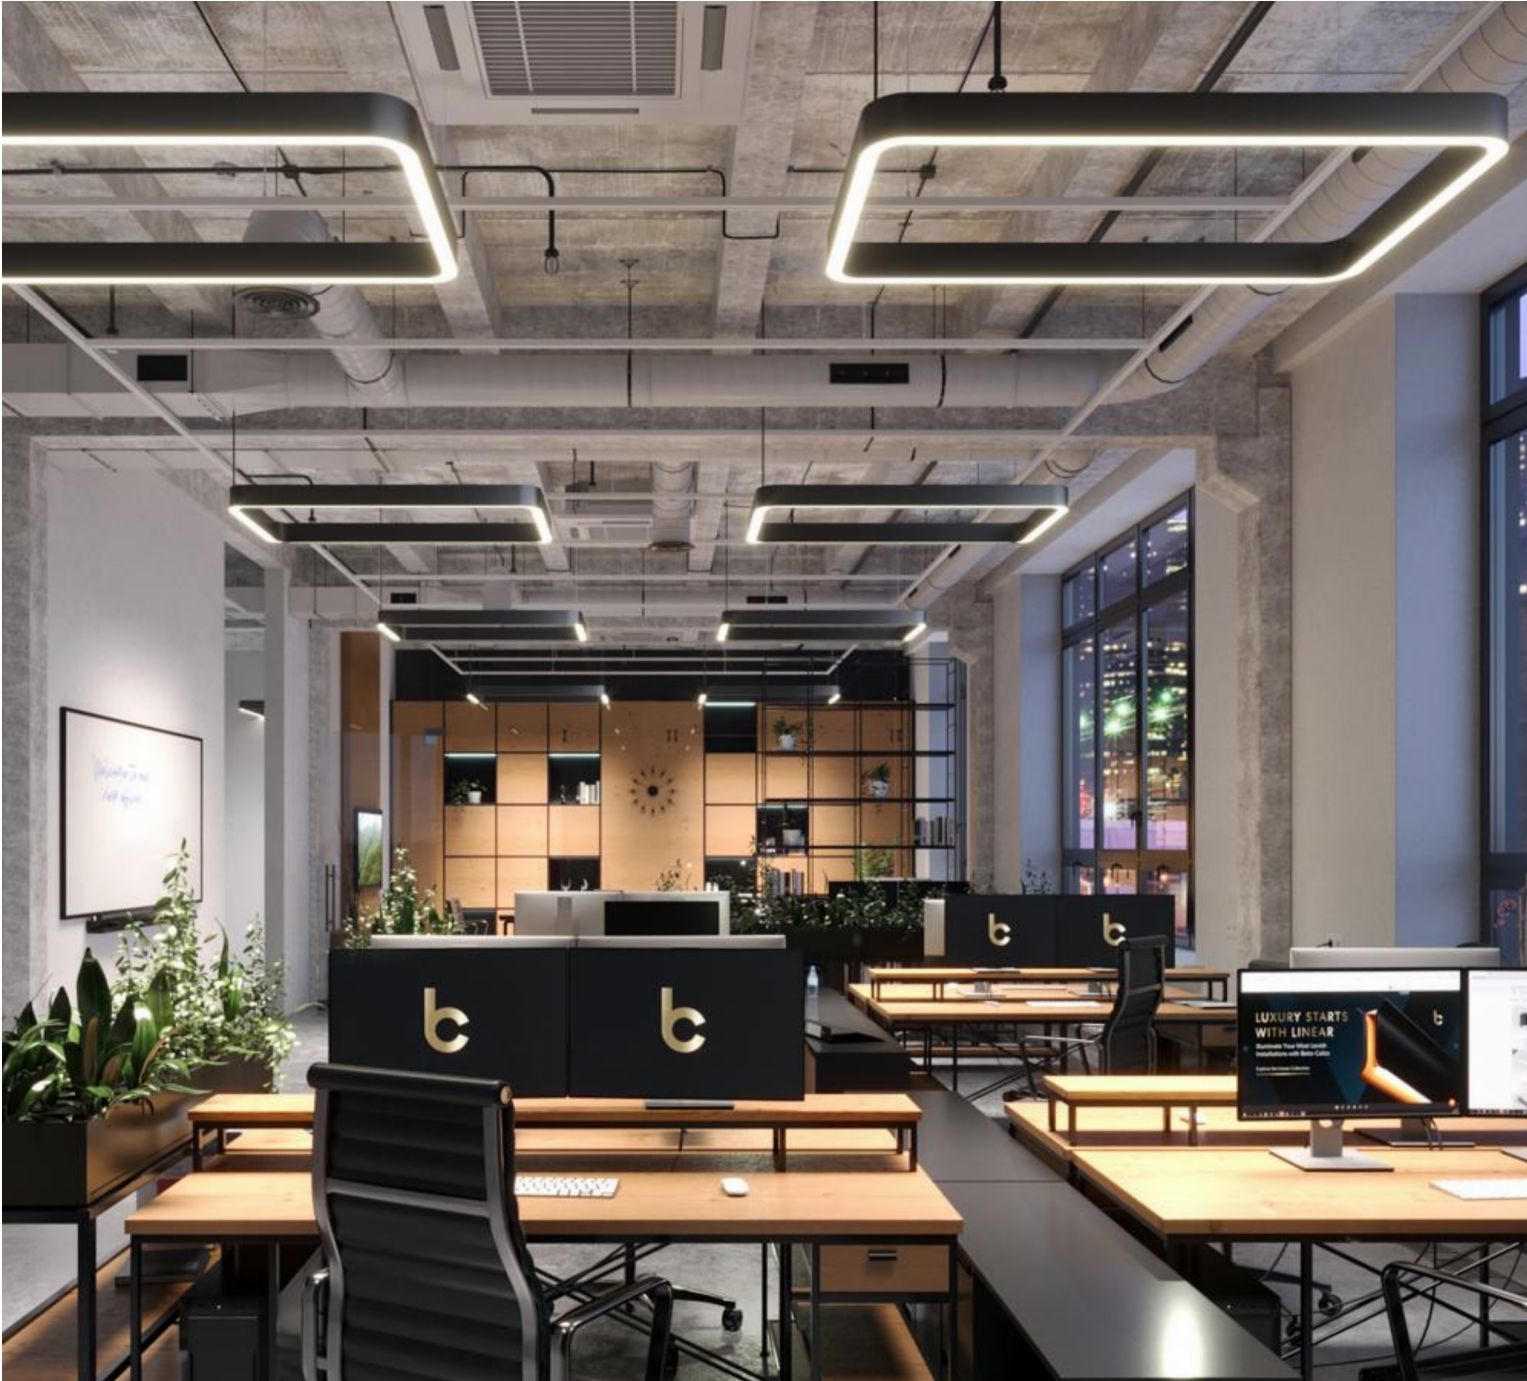

ENDLESS QUAD™

Project Name:

Fixture Type:

Fixture Code:

Quantities:

ENDLESS QUAD™

The fluid lines of the Endless linear system morph into finite rectangular forms. With warm rounded corners, **ENDLESS QUAD** adds a comforting structure to functional spaces. Simple and succinct, the quadrilateral provides geometric definition to the ceiling area that can be used to frame special areas. Crank up the design but turn down the noise with our new acoustic panel styles.