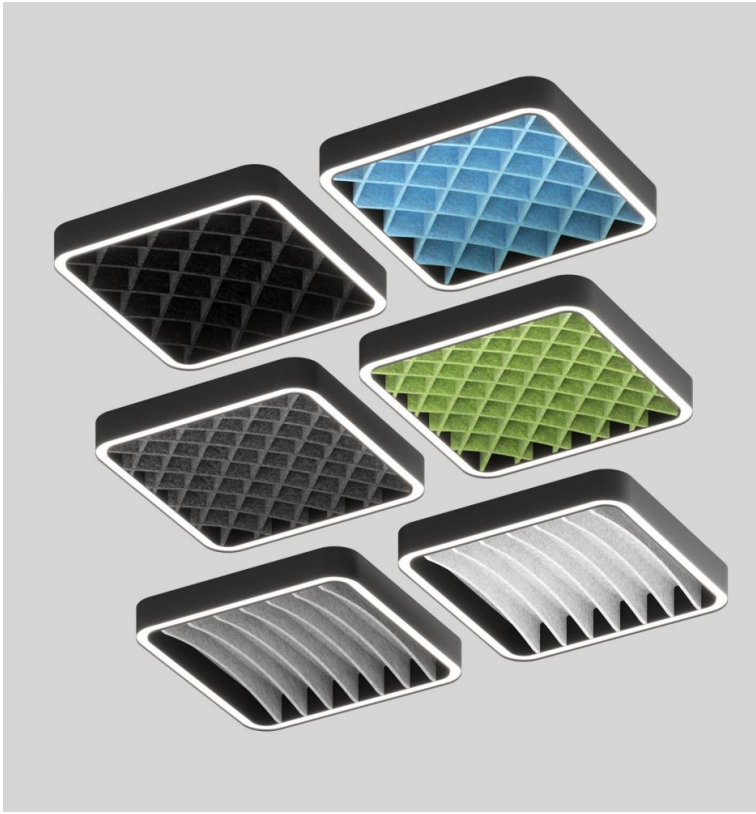

ENDLESS QUAD™

Project Name:

Fixture Type:

Fixture Code:

Quantities:

ENDLESS QUAD™

The fluid lines of the Endless linear system morph into finite rectangular forms. With warm rounded corners, **ENDLESS QUAD** adds a comforting structure to functional spaces. Simple and succinct, the quadrilateral provides geometric definition to the ceiling area that can be used to frame special areas. Crank up the design but turn down the noise with our new acoustic panel styles.

GENERAL SPECIFICATION

Body

Extruded and die-cast aluminum.

Suspension

Steel cables.

Remote Emergency system

Emergency option provides a 1.5 hour (3hours for EU) emergency lighting facility. The remote system includes the inverter module, NiCad batteries and a remote wall/ceiling LED charge indicator and test switch. Maximum distance between wall/ceiling plate and luminaire is 15' (4.5m). Test switch fits a single gang box (not supplied).

CANOPY FINISH

ACOUSTIC PANEL STYLE

Available in 4 styles for the 34" Sq and the 34"x58" versions. The 58" Sq available with visible seams. Consult factory for details.

ACOUSTIC PANEL COLOR

Other finishes available. Consult factory.