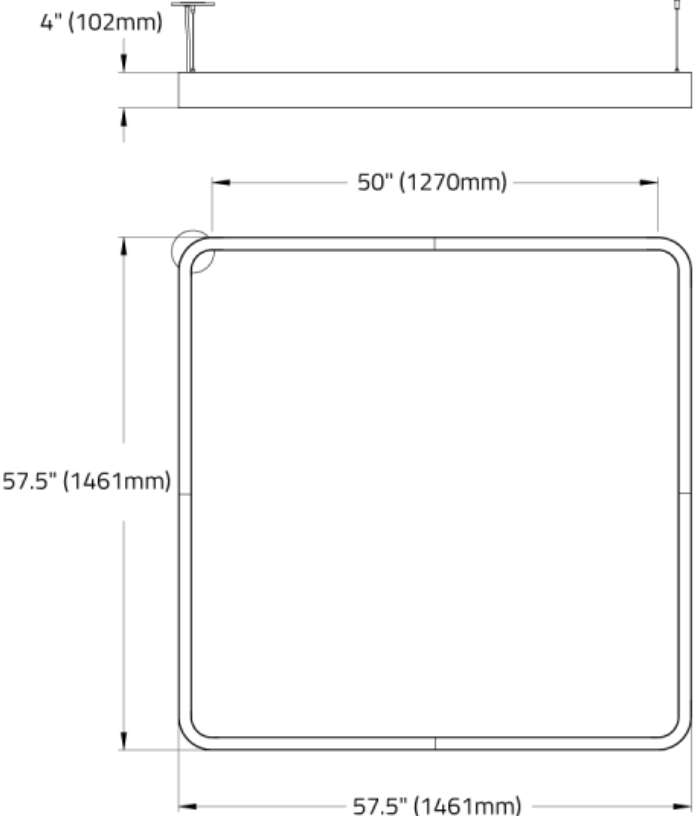

ACOUSTIC PANEL STYLE

APS00 Not required
APS04 Parallel Hatch

APS01 Flat

APS02 Cross Hatch

APS03 Fine Cross Hatch

Available in 4 styles for the 34" Sq and the 34"x58" versions. The 58" Sq available with visible seams. Consult factory for details.

CANOPY FINISH

ACOUSTIC PANEL STYLE

Available in 4 styles for the 34" Sq and the 34"x58" versions. The 58" Sq available with visible seams. Consult factory for details.

ACOUSTIC PANEL COLOR

Other finishes available. Consult factory.

APPROVALS

ENDLESS QUAD™

DIMENSIONAL DIAGRAMS

ENDLESS QUAD™

4 SUSPENSION POINTS

ENDLESS QUAD™