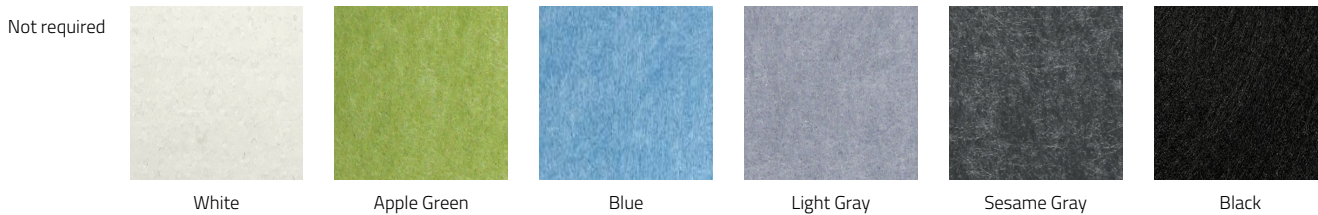

Available up to 1219mm. Larger sizes available with visible seams, consult factory.

For accompanying non-illuminating acoustic panels see our Acoustic Circles, Quads and Triangles spec pages.

Other finishes available. Consult factory. Volume Discounts are available on all acoustic products, contact the factory for a quote.

APPROVALS