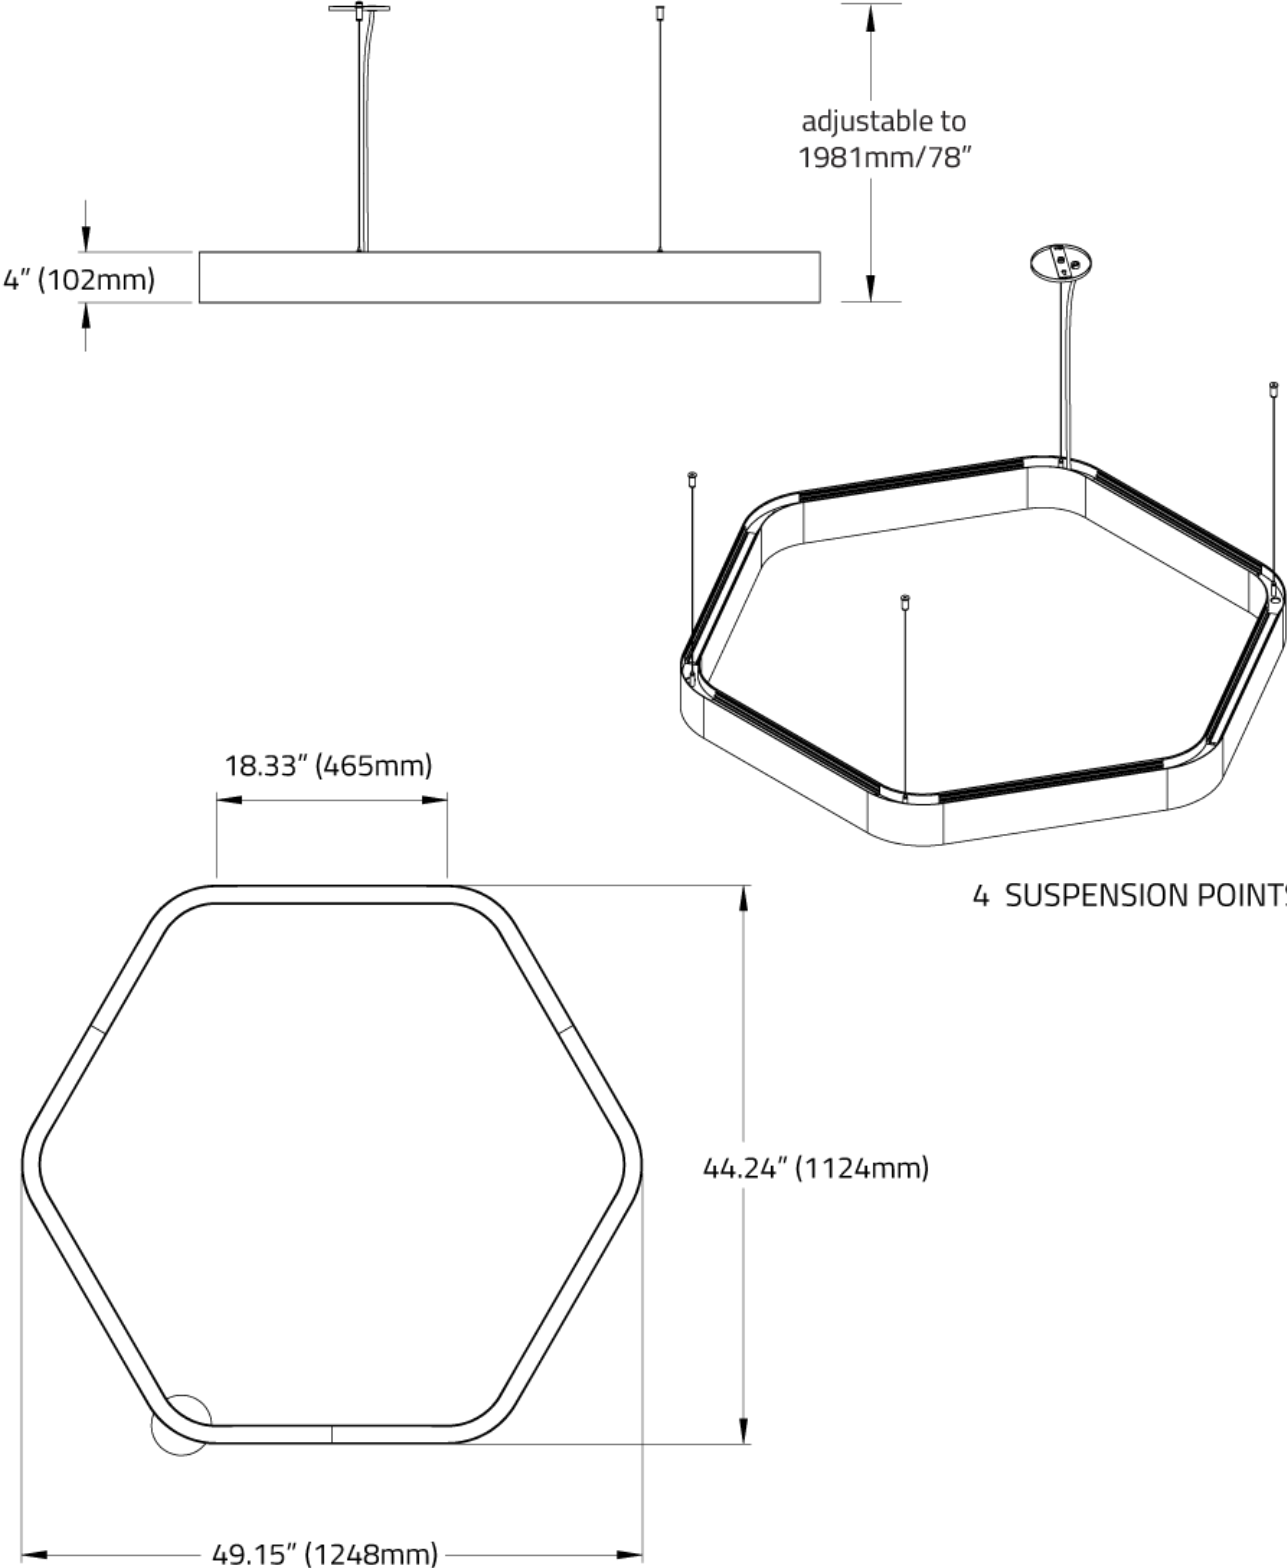

HEXAGON™ - SUSPENDED

HOW TO ORDER

A. LUMINAIRE

HEXG1P02 610mm, Direct	HEXG1P03 914mm, Direct	HEXG1P04 1219mm, Direct	HEXG1P05 1524mm, Direct
HEXG1P06 1829mm, Direct	HEXG1P07 2134mm, Direct	HEXG2P02 610mm, Direct/Indirect	HEXG2P03 914mm, Direct/Indirect
HEXG2P04 1219mm, Direct/Indirect	HEXG2P05 1524mm, Direct/Indirect	HEXG2P06 1829mm, Direct/Indirect	HEXG2P07 2134mm, Direct/Indirect

TECHNICAL DATA

LUMINAIRE

Code	HEXG1P02	HEXG1P03	HEXG1P04	HEXG1P05	HEXG1P06	HEXG1P07
Light Direction						
Length						
Code	HEXG2P02	HEXG2P03	HEXG2P04	HEXG2P05	HEXG2P06	HEXG2P07
Light Direction						
Length						

APPROVALS

HEXAGON™ - SUSPENDED

DIMENSIONAL DIAGRAMS

HEXAGON™ - SUSPENDED

2 FT

HEXAGON™ - SUSPENDED

3 FT

HEXAGON™ - SUSPENDED

4 FT

HEXAGON™ - SUSPENDED

5 FT

HEXAGON™ - SUSPENDED

6 FT

HEXAGON™ - SUSPENDED

7FT

6 SUSPENSION POINTS