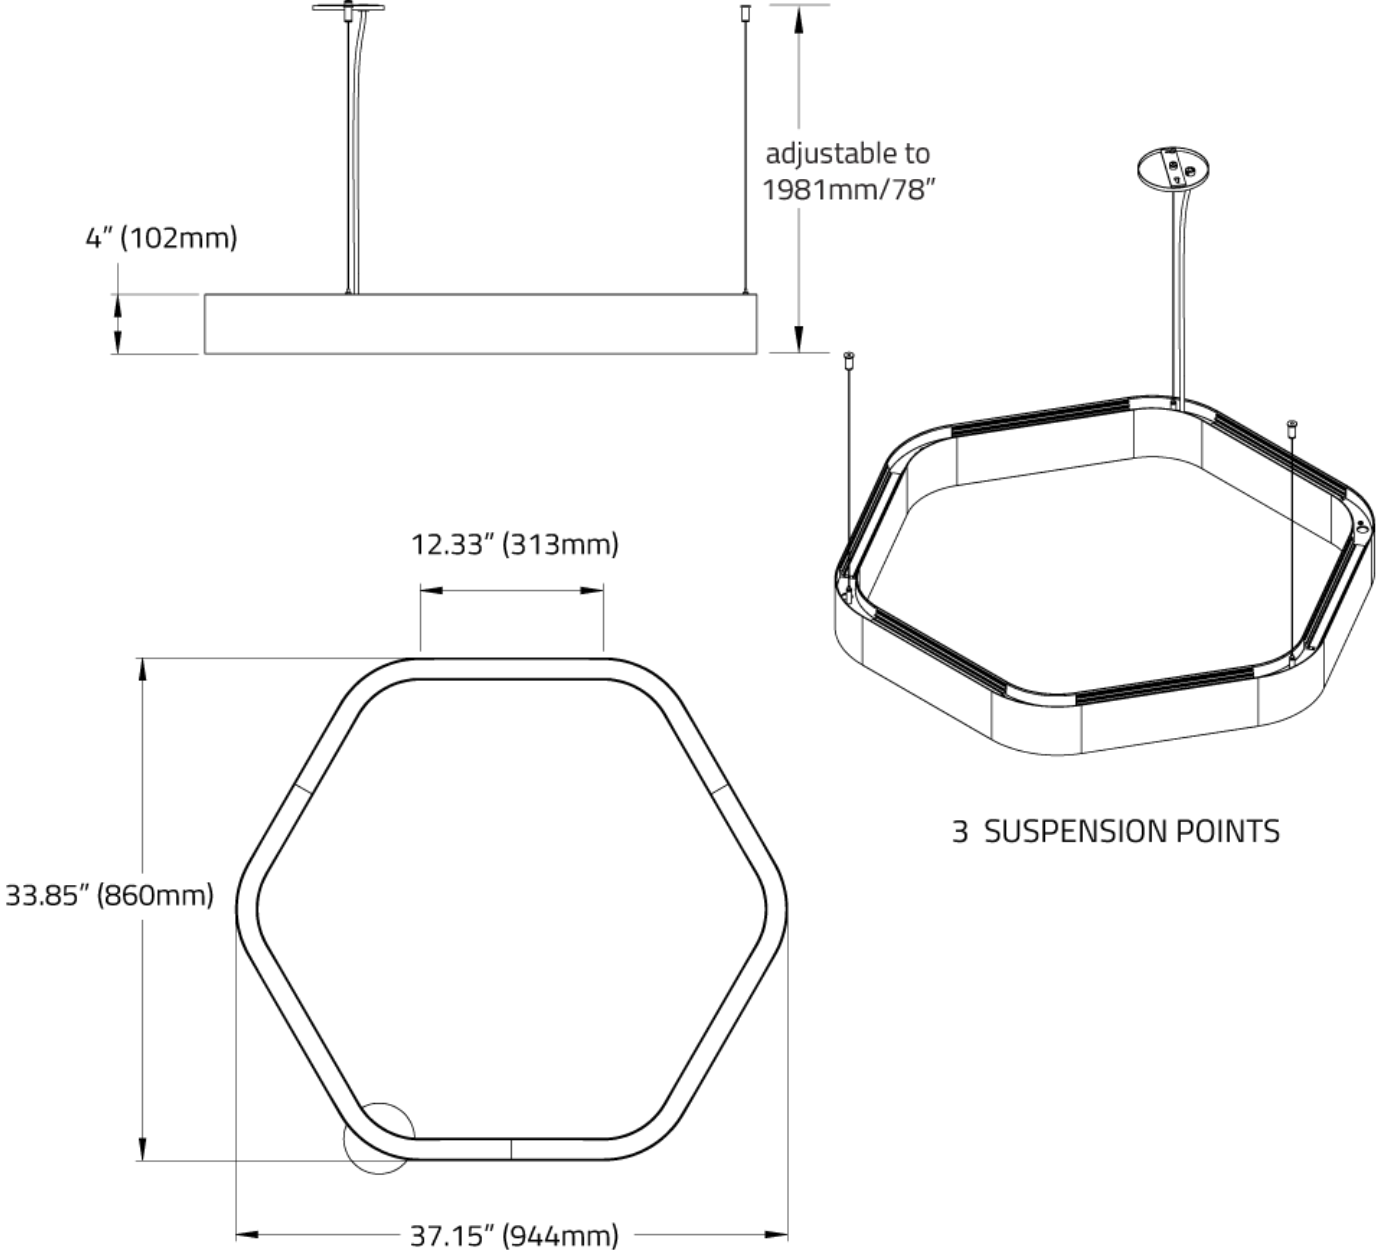

TECHNICAL DATA

LUMINAIRE

Code	HEXG1P02	HEXG1P03	HEXG1P04	HEXG1P05	HEXG1P06	HEXG1P07
Light Direction						
Length						
Code	HEXG2P02	HEXG2P03	HEXG2P04	HEXG2P05	HEXG2P06	HEXG2P07
Light Direction						
Length						

APPROVALS

HEXAGON™ - SUSPENDED

DIMENSIONAL DIAGRAMS

HEXAGON™ - SUSPENDED

2 FT

HEXAGON™ - SUSPENDED

3 FT

HEXAGON™ - SUSPENDED

4 FT

HEXAGON™ - SUSPENDED

5 FT

HEXAGON™ - SUSPENDED

6 FT

HEXAGON™ - SUSPENDED

7FT

6 SUSPENSION POINTS