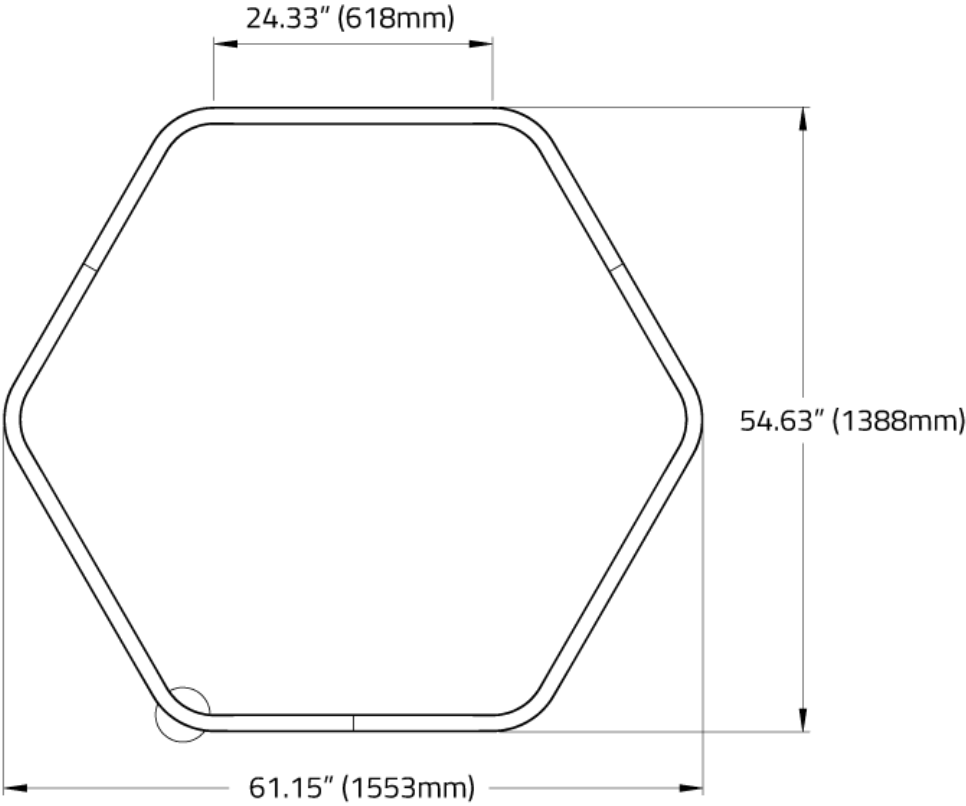

HEXAGON™ - SUSPENDED

HOW TO ORDER

A. LUMINAIRE

HEXG1P02 610mm, Direct	HEXG1P03 914mm, Direct	HEXG1P04 1219mm, Direct	HEXG1P05 1524mm, Direct
HEXG1P06 1829mm, Direct	HEXG1P07 2134mm, Direct	HEXG2P02 610mm, Direct/Indirect	HEXG2P03 914mm, Direct/Indirect
HEXG2P04 1219mm, Direct/Indirect	HEXG2P05 1524mm, Direct/Indirect	HEXG2P06 1829mm, Direct/Indirect	HEXG2P07 2134mm, Direct/Indirect

Available up to 1219mm. Larger sizes available with visible seams, consult factory.

L. CIRCUITS

CS1 Single circuit	CS2 Dual circuit
---------------------------	-------------------------

HEXAGON™ - SUSPENDED

APPROVALS

HEXAGON™ - SUSPENDED

DIMENSIONAL DIAGRAMS

HEXAGON™ - SUSPENDED

2 FT

HEXAGON™ - SUSPENDED

3 FT

HEXAGON™ - SUSPENDED

4 FT

HEXAGON™ - SUSPENDED

5 FT

HEXAGON™ - SUSPENDED

6 FT

HEXAGON™ - SUSPENDED

7FT

6 SUSPENSION POINTS