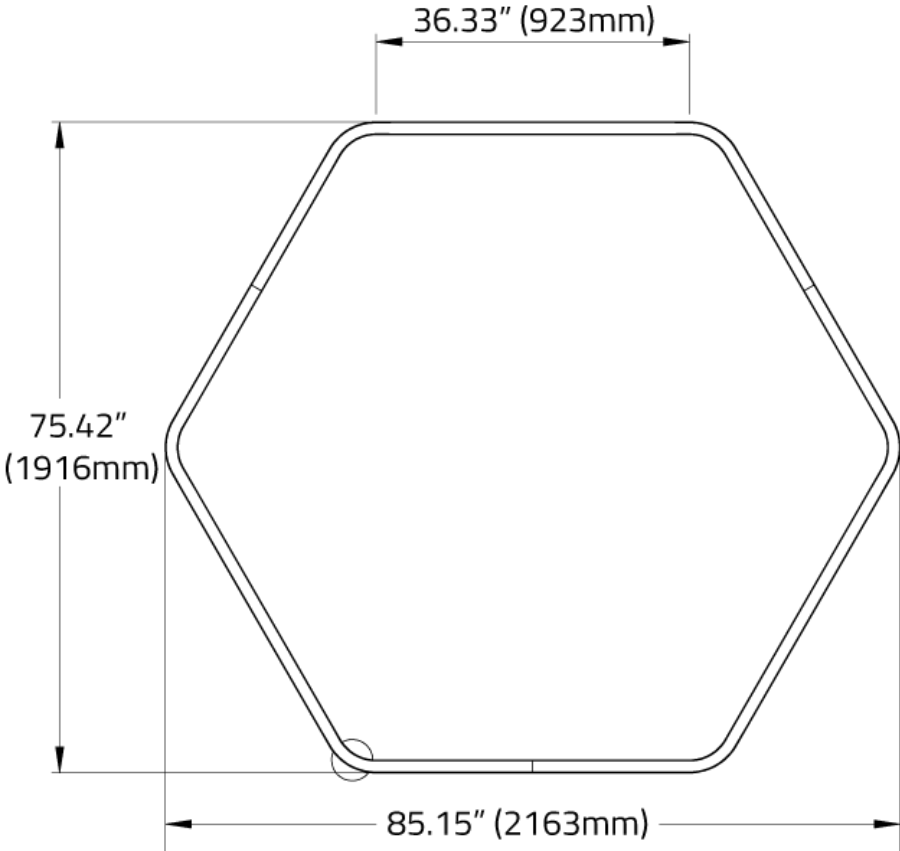

HEXAGON™ - SUSPENDED

HOW TO ORDER

A. LUMINAIRE

HEXG1P02 610mm, Direct	HEXG1P03 914mm, Direct	HEXG1P04 1219mm, Direct	HEXG1P05 1524mm, Direct
HEXG1P06 1829mm, Direct	HEXG1P07 2134mm, Direct	HEXG2P02 610mm, Direct/Indirect	HEXG2P03 914mm, Direct/Indirect
HEXG2P04 1219mm, Direct/Indirect	HEXG2P05 1524mm, Direct/Indirect	HEXG2P06 1829mm, Direct/Indirect	HEXG2P07 2134mm, Direct/Indirect

TECHNICAL DATA

LUMINAIRE

Code	HEXG1P02	HEXG1P03	HEXG1P04	HEXG1P05	HEXG1P06	HEXG1P07
Light Direction						
Length						
Code	HEXG2P02	HEXG2P03	HEXG2P04	HEXG2P05	HEXG2P06	HEXG2P07
Light Direction						
Length						

APPROVALS

HEXAGON™ - SUSPENDED

DIMENSIONAL DIAGRAMS

HEXAGON™ - SUSPENDED

2 FT

HEXAGON™ - SUSPENDED

3 FT

HEXAGON™ - SUSPENDED

4 FT

HEXAGON™ - SUSPENDED

5 FT

HEXAGON™ - SUSPENDED

6 FT

HEXAGON™ - SUSPENDED

7FT

6 SUSPENSION POINTS