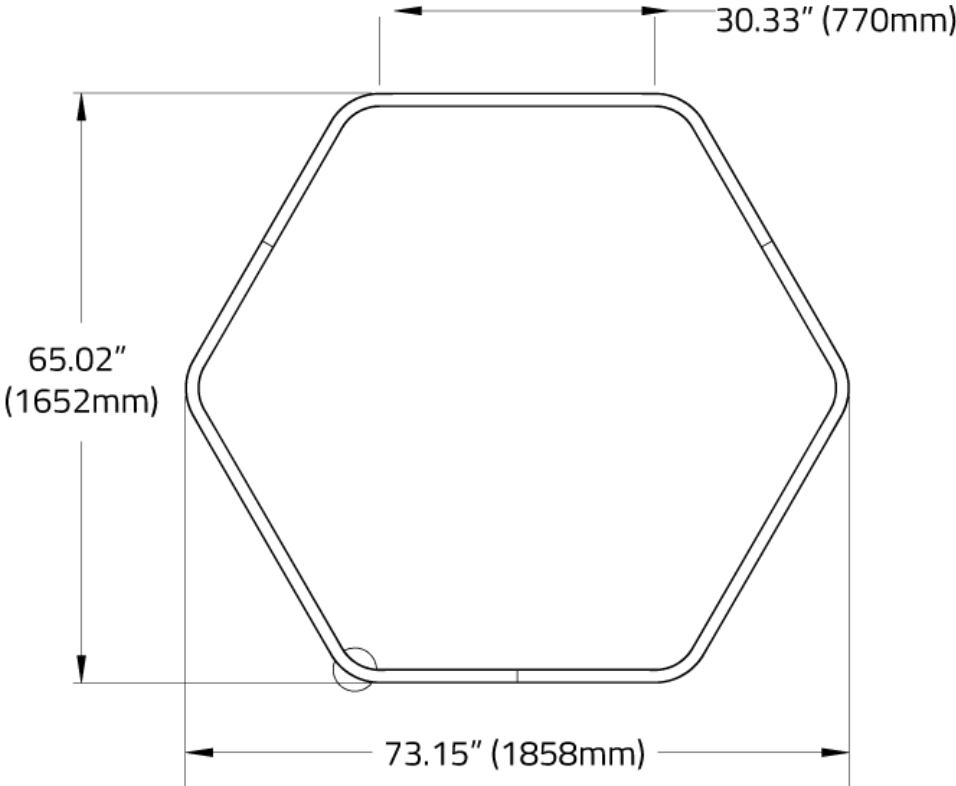

HEXAGON™ - SUSPENDED

HOW TO ORDER

A. LUMINAIRE

HEXG1P02 610mm, Direct	HEXG1P03 914mm, Direct	HEXG1P04 1219mm, Direct	HEXG1P05 1524mm, Direct
HEXG1P06 1829mm, Direct	HEXG1P07 2134mm, Direct	HEXG2P02 610mm, Direct/Indirect	HEXG2P03 914mm, Direct/Indirect
HEXG2P04 1219mm, Direct/Indirect	HEXG2P05 1524mm, Direct/Indirect	HEXG2P06 1829mm, Direct/Indirect	HEXG2P07 2134mm, Direct/Indirect

Available up to 1219mm. Larger sizes available with visible seams, consult factory.

L. CIRCUITS

CS1 Single circuit	CS2 Dual circuit
---------------------------	-------------------------

HEXAGON™ - SUSPENDED

APPROVALS

HEXAGON™ - SUSPENDED

DIMENSIONAL DIAGRAMS

HEXAGON™ - SUSPENDED

2 FT

HEXAGON™ - SUSPENDED

3 FT

HEXAGON™ - SUSPENDED

4 FT

HEXAGON™ - SUSPENDED

5 FT

HEXAGON™ - SUSPENDED

6 FT

HEXAGON™ - SUSPENDED

7FT

6 SUSPENSION POINTS