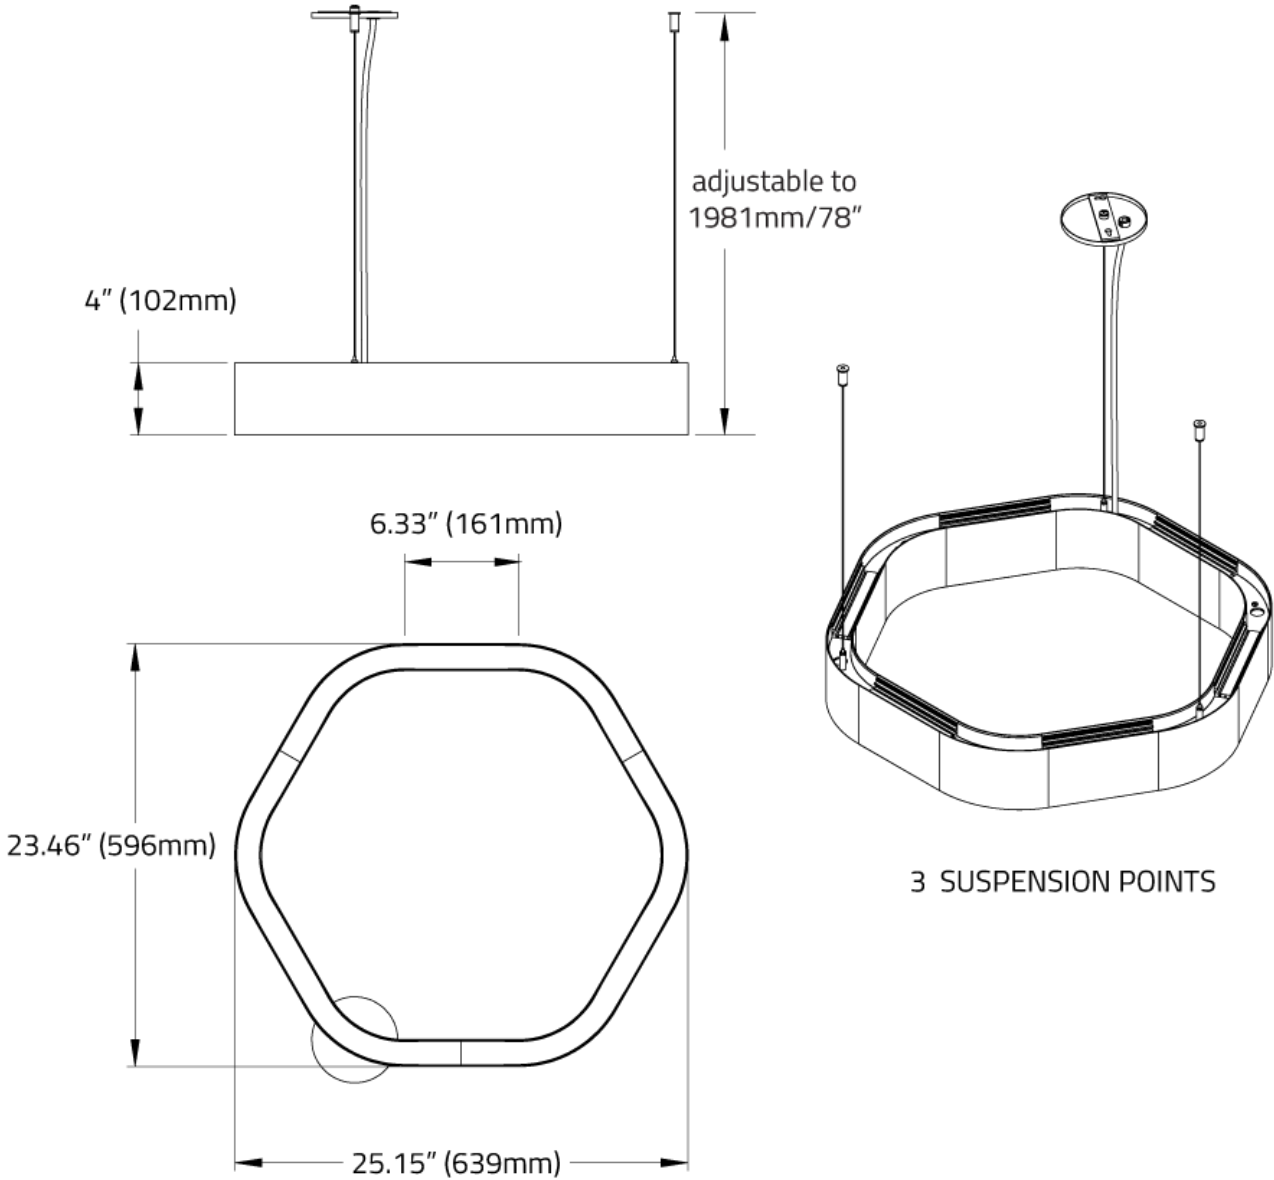

Available up to 1219mm. Larger sizes available with visible seams, consult factory.

L. CIRCUITS

CS1 Single circuit	CS2 Dual circuit
---------------------------	-------------------------

HEXAGON™ - SUSPENDED

TECHNICAL DATA

LUMINAIRE

Code	HEXG1P02	HEXG1P03	HEXG1P04	HEXG1P05	HEXG1P06	HEXG1P07
Light Direction						
Length						
Code	HEXG2P02	HEXG2P03	HEXG2P04	HEXG2P05	HEXG2P06	HEXG2P07
Light Direction						
Length						

APPROVALS

HEXAGON™ - SUSPENDED

DIMENSIONAL DIAGRAMS

HEXAGON™ - SUSPENDED

2 FT

HEXAGON™ - SUSPENDED

3 FT

HEXAGON™ - SUSPENDED

4 FT

HEXAGON™ - SUSPENDED

5 FT

HEXAGON™ - SUSPENDED

6 FT

HEXAGON™ - SUSPENDED

7FT

6 SUSPENSION POINTS