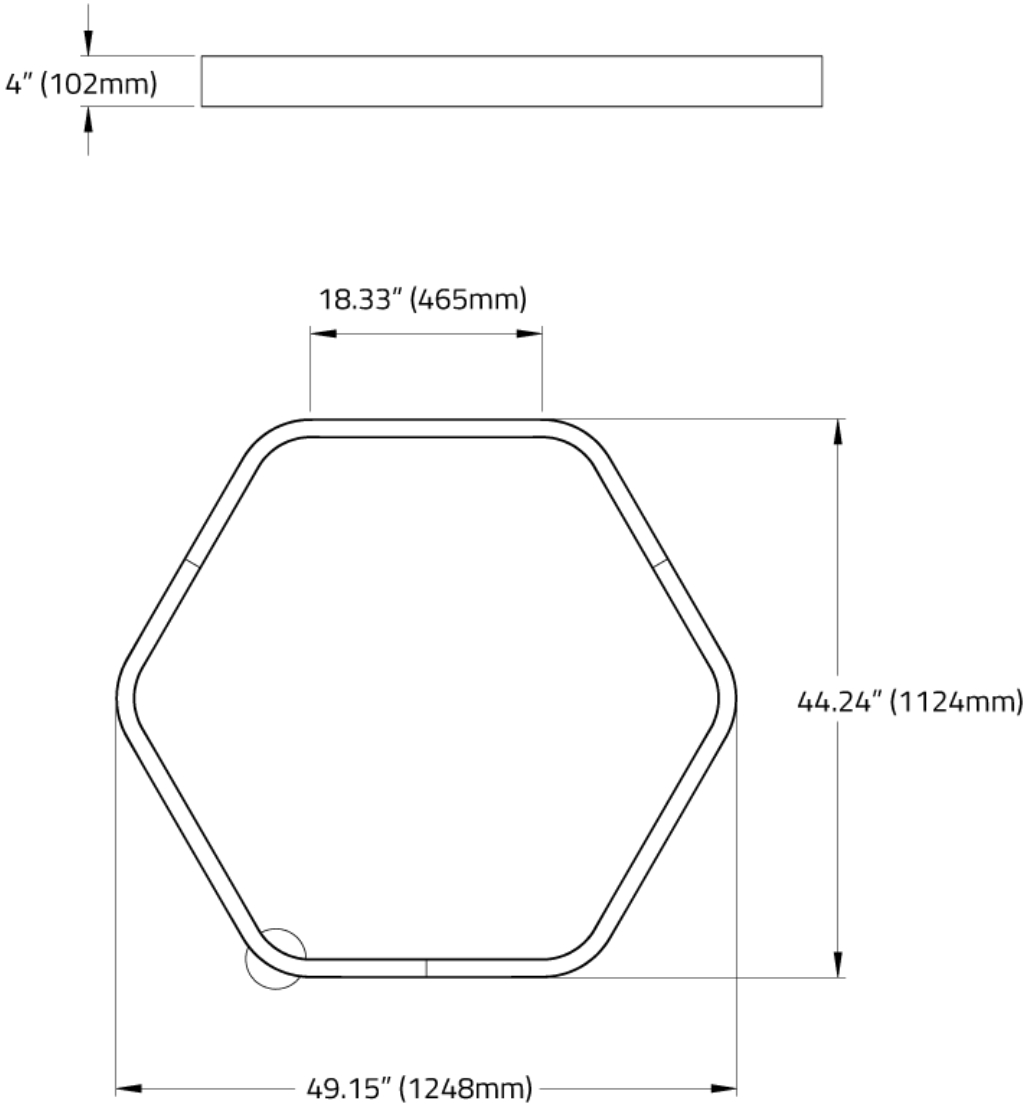

Black

Available up to 1219mm. Larger sizes available with visible seams, consult factory.

APPROVALS

DAMP
LOCATION

IP20

HEXAGON™ - CEILING

DIMENSIONAL DIAGRAMS

HEXAGON™ - CEILING

2 FT

HEXAGON™ - CEILING

3 FT

HEXAGON™ - CEILING

4 FT

HEXAGON™ - CEILING

5 FT

HEXAGON™ - CEILING

6 FT

HEXAGON™ - CEILING

7 FT