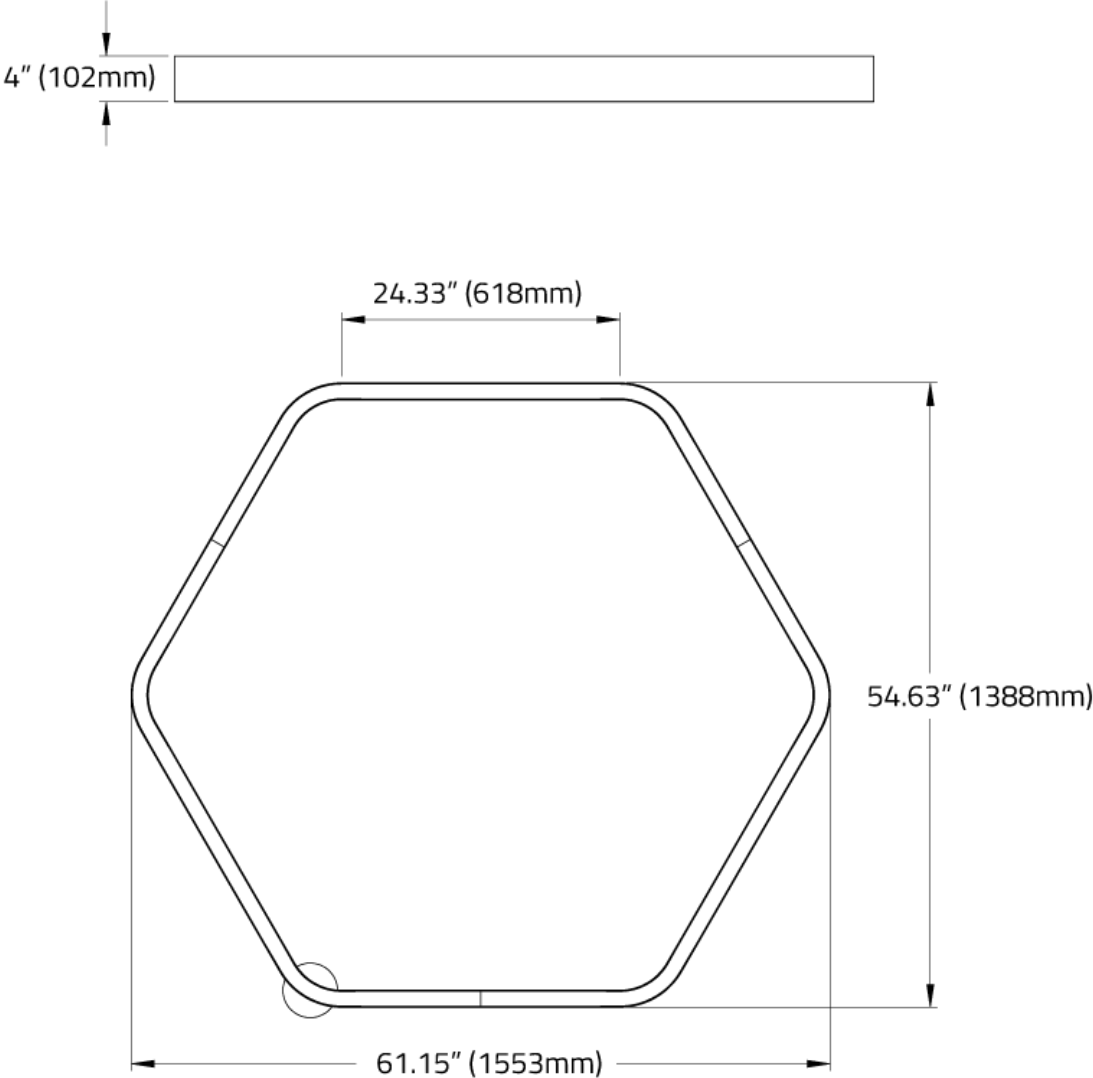

Black

Available up to 1219mm. Larger sizes available with visible seams, consult factory.

APPROVALS

DAMP
LOCATION

IP20

HEXAGON™ - CEILING

DIMENSIONAL DIAGRAMS

HEXAGON™ - CEILING

2 FT

HEXAGON™ - CEILING

3 FT

HEXAGON™ - CEILING

4 FT

HEXAGON™ - CEILING

5 FT

HEXAGON™ - CEILING

6 FT

HEXAGON™ - CEILING

7 FT