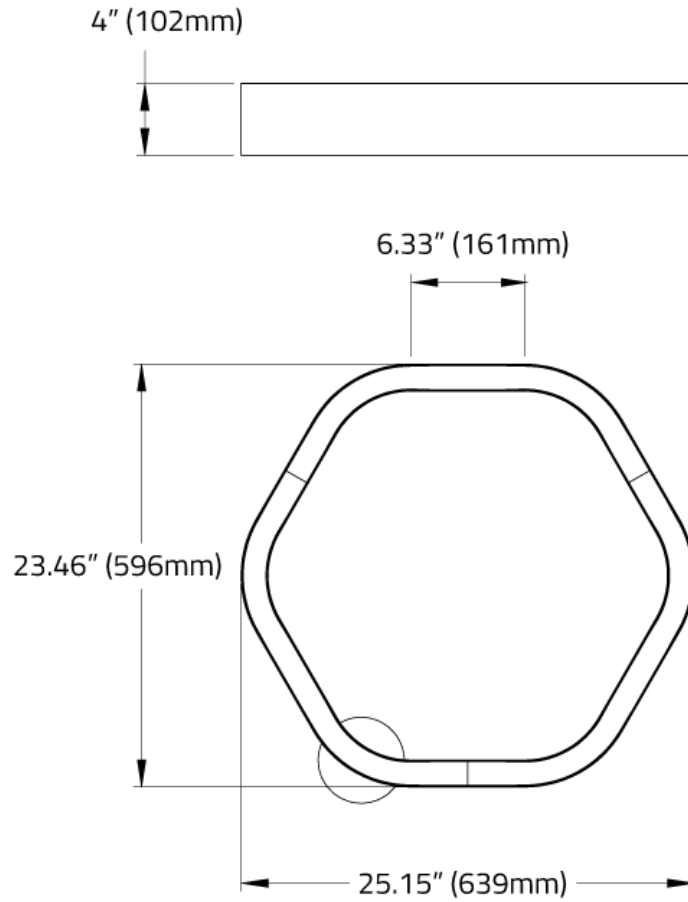

HEXAGON™ - CEILING

TECHNICAL DATA

LUMINAIRE

Code	HEXG1C02	HEXG1C03	HEXG1C04	HEXG1C05	HEXG1C06	HEXG1C07
Light Direction						
Length						

FIXTURE FINISH

White

Black Metallic Textured¹

Silver Metallic Textured

Black

Available up to 1219mm. Larger sizes available with visible seams, consult factory.

APPROVALS

DAMP
LOCATION

IP20

HEXAGON™ - CEILING

DIMENSIONAL DIAGRAMS

HEXAGON™ - CEILING

2 FT

HEXAGON™ - CEILING

3 FT

HEXAGON™ - CEILING

4 FT

HEXAGON™ - CEILING

5 FT

HEXAGON™ - CEILING

6 FT

HEXAGON™ - CEILING

7 FT