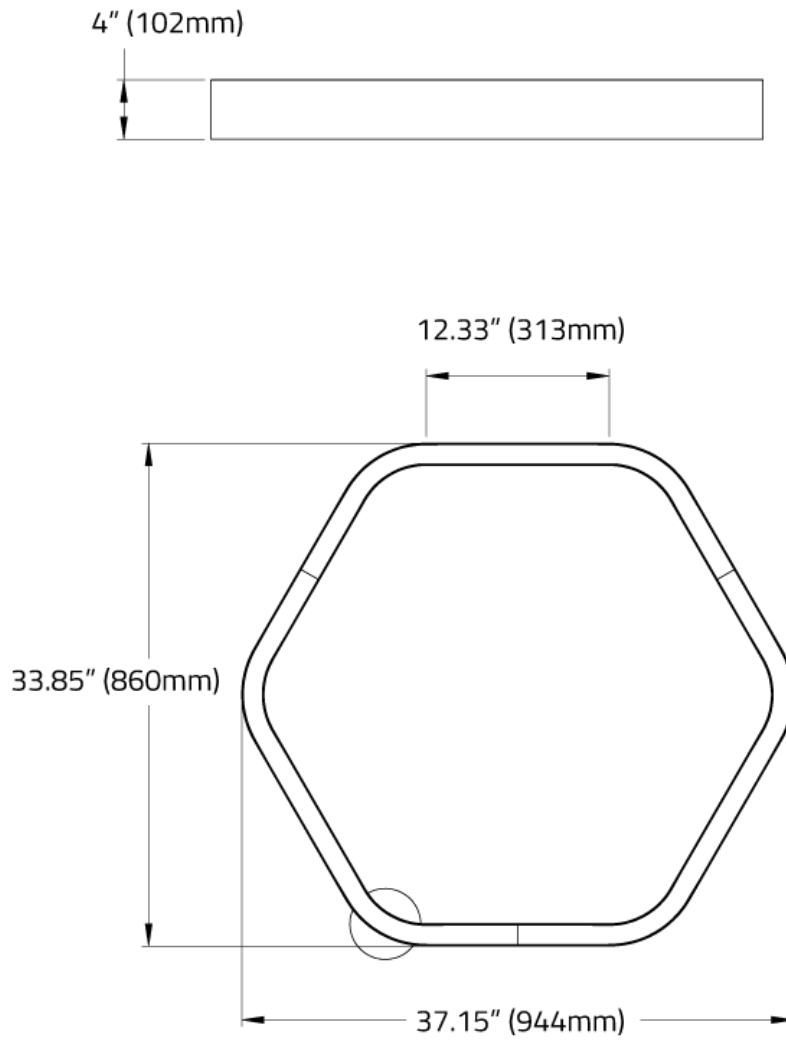

HEXAGON™ - CEILING

TECHNICAL DATA

LUMINAIRE

Code	HEXG1C02	HEXG1C03	HEXG1C04	HEXG1C05	HEXG1C06	HEXG1C07
Light Direction						
Length						

FIXTURE FINISH

White

Black Metallic Textured¹

Silver Metallic Textured

Black

Available up to 1219mm. Larger sizes available with visible seams, consult factory.

APPROVALS

DAMP
LOCATION

IP20

HEXAGON™ - CEILING

DIMENSIONAL DIAGRAMS

HEXAGON™ - CEILING

2 FT

HEXAGON™ - CEILING

3 FT

HEXAGON™ - CEILING

4 FT

HEXAGON™ - CEILING

5 FT

HEXAGON™ - CEILING

6 FT

HEXAGON™ - CEILING

7 FT