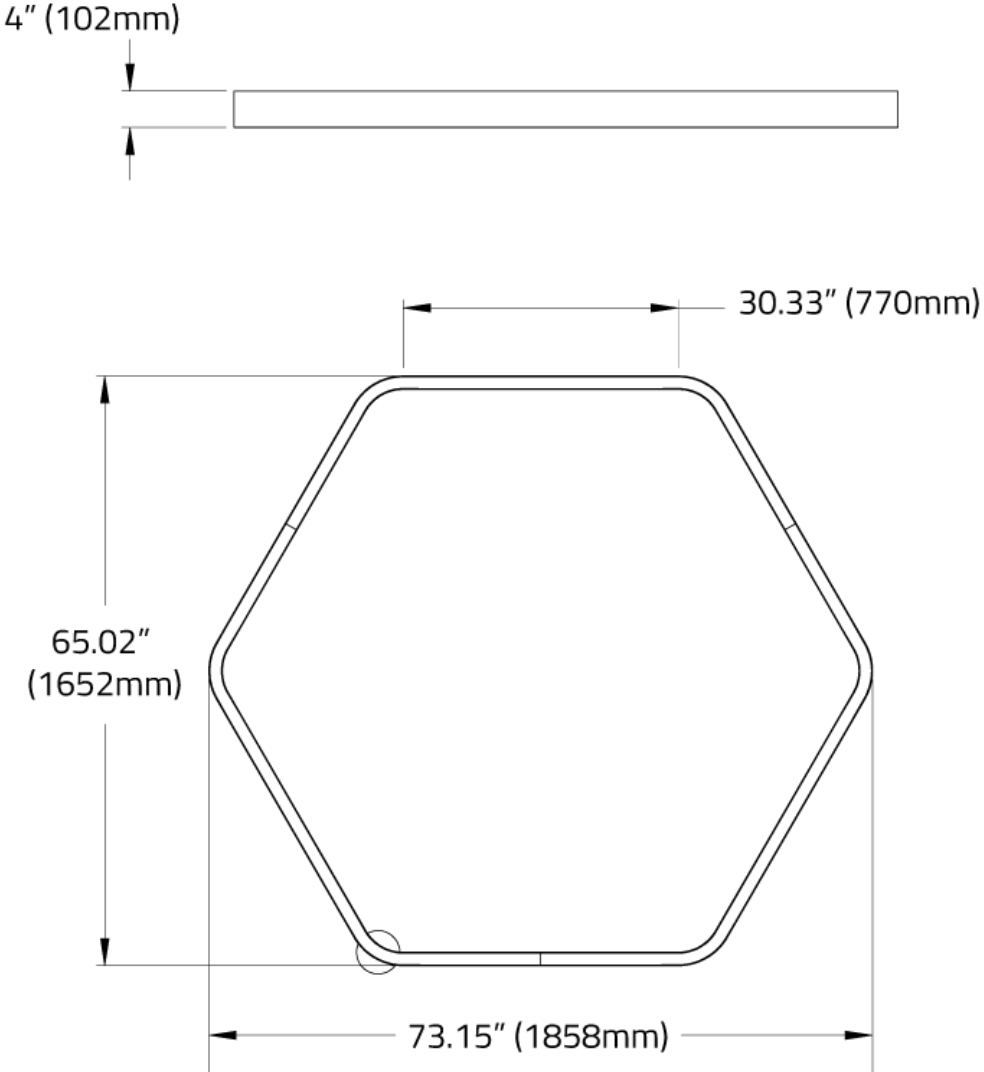

AP00 Not required

AP04 White

AP13 Apple Green

AP22 Blue

AP11 Light Gray

AP26 Sesame Gray

AP27 Black

Available up to 1219mm. Larger sizes available with visible seams, consult factory.

Black

Available up to 1219mm. Larger sizes available with visible seams, consult factory.

APPROVALS

DAMP
LOCATION

IP20

HEXAGON™ - CEILING

DIMENSIONAL DIAGRAMS

HEXAGON™ - CEILING

2 FT

HEXAGON™ - CEILING

3 FT

HEXAGON™ - CEILING

4 FT

HEXAGON™ - CEILING

5 FT

HEXAGON™ - CEILING

6 FT

HEXAGON™ - CEILING

7 FT