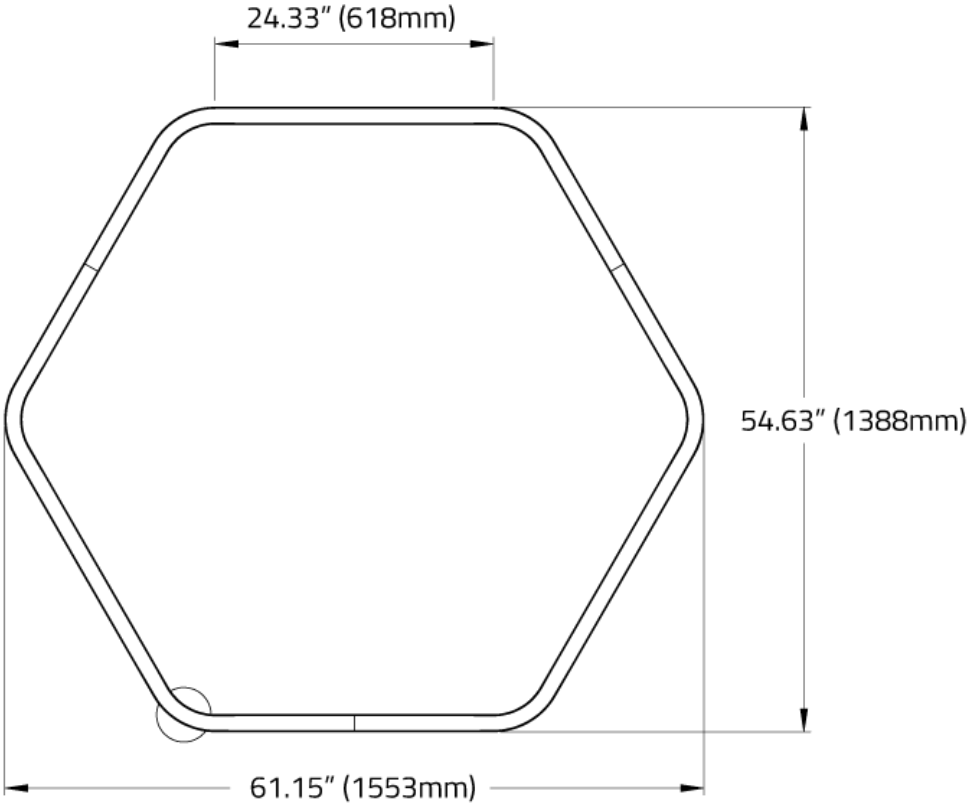

HEXAGON™ - SUSPENDED

5 FT