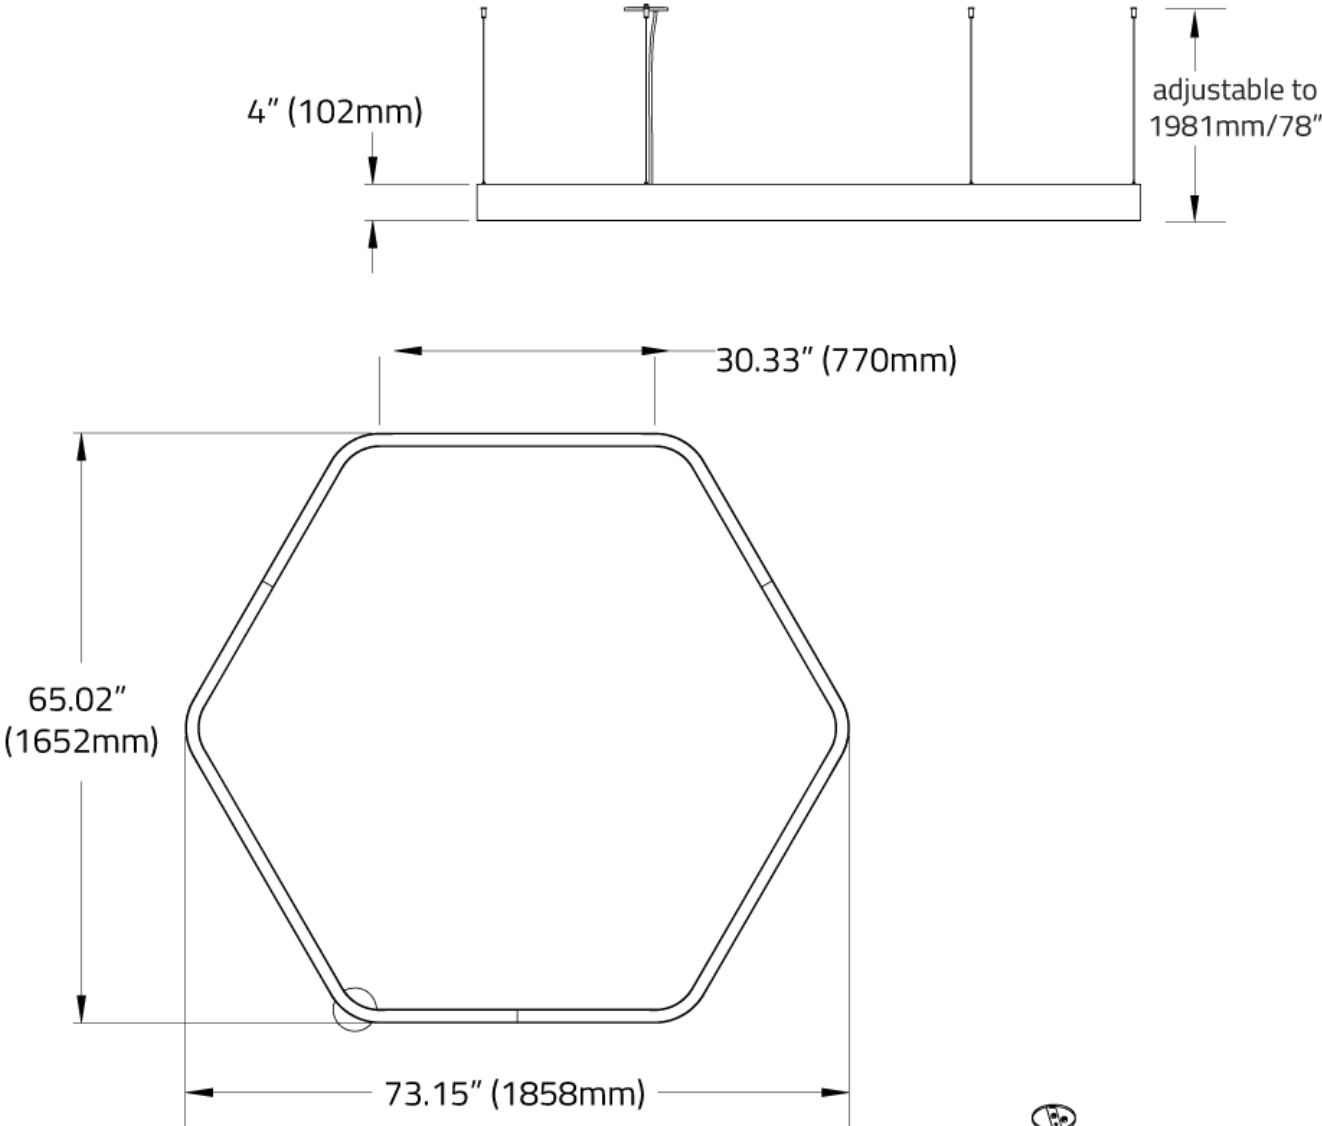

HEXAGON™ - SUSPENDED

6 FT