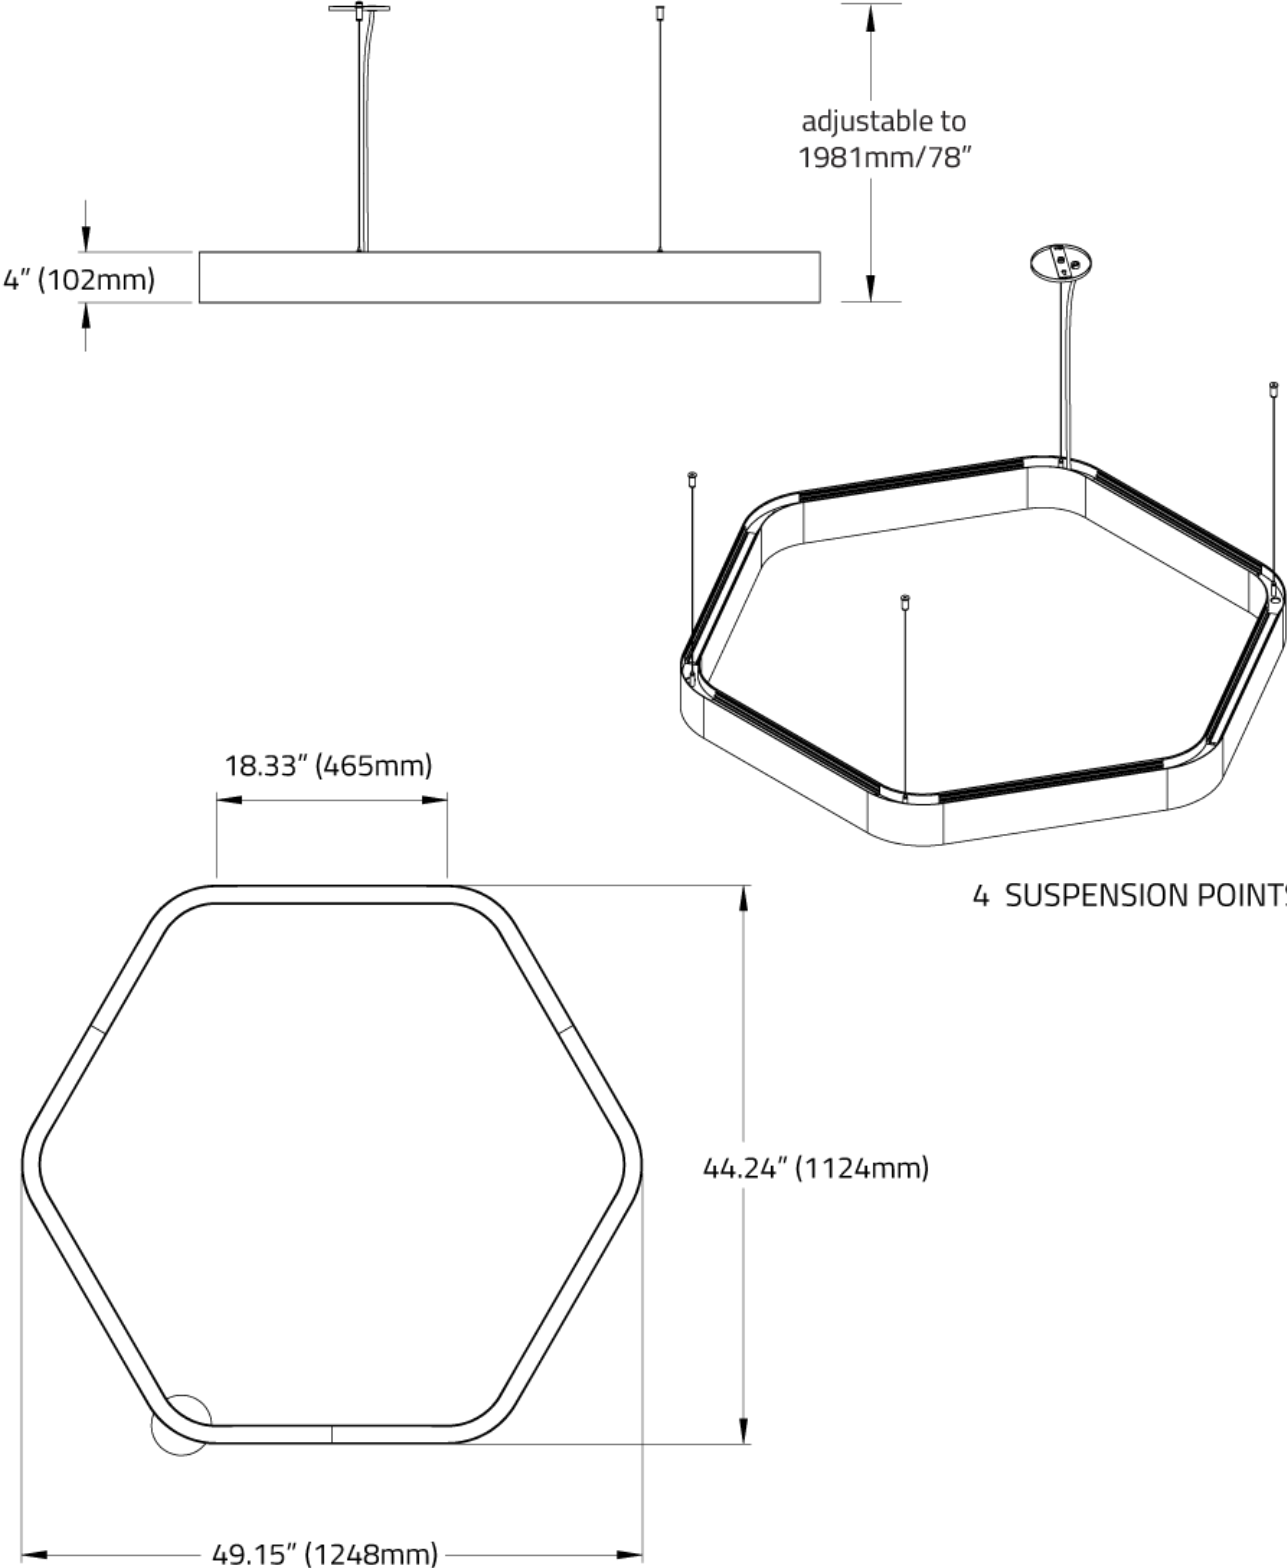

Available up to 1219mm. Larger sizes available with visible seams, consult factory.

## DIMENSIONAL DIAGRAMS

# HEXAGON™ - SUSPENDED

3 FT

# HEXAGON™ - SUSPENDED

4 FT