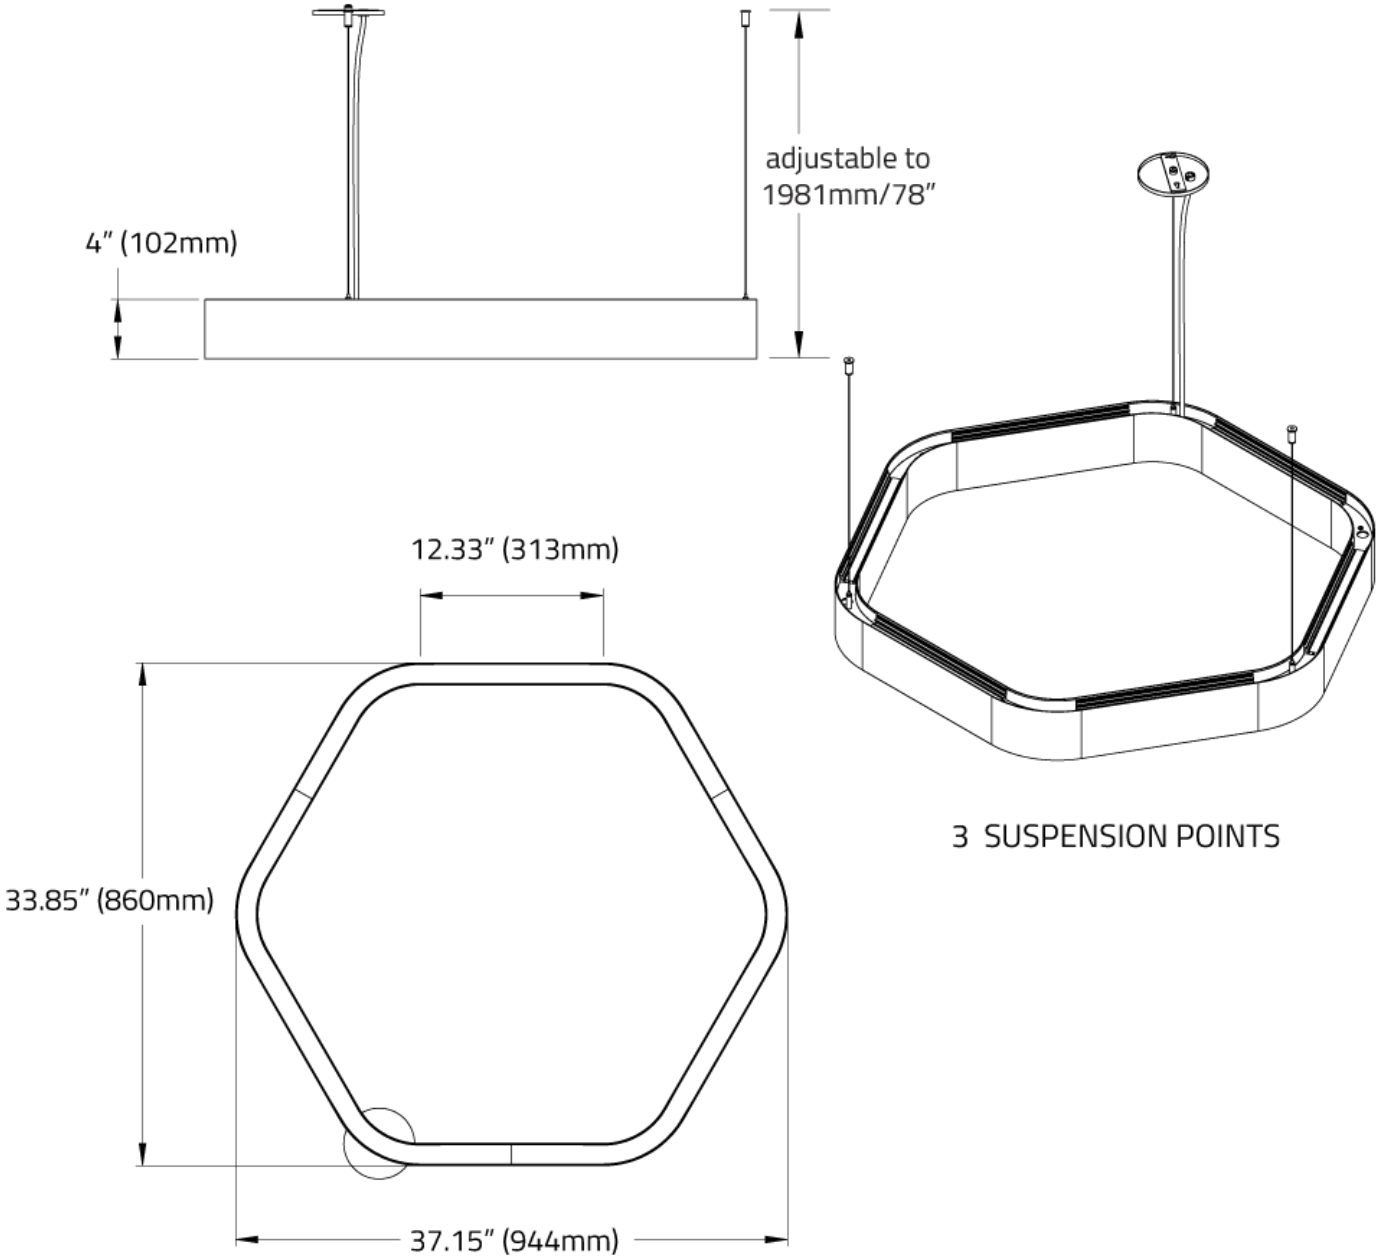

HEXAGON™ - SUSPENDED

3 FT