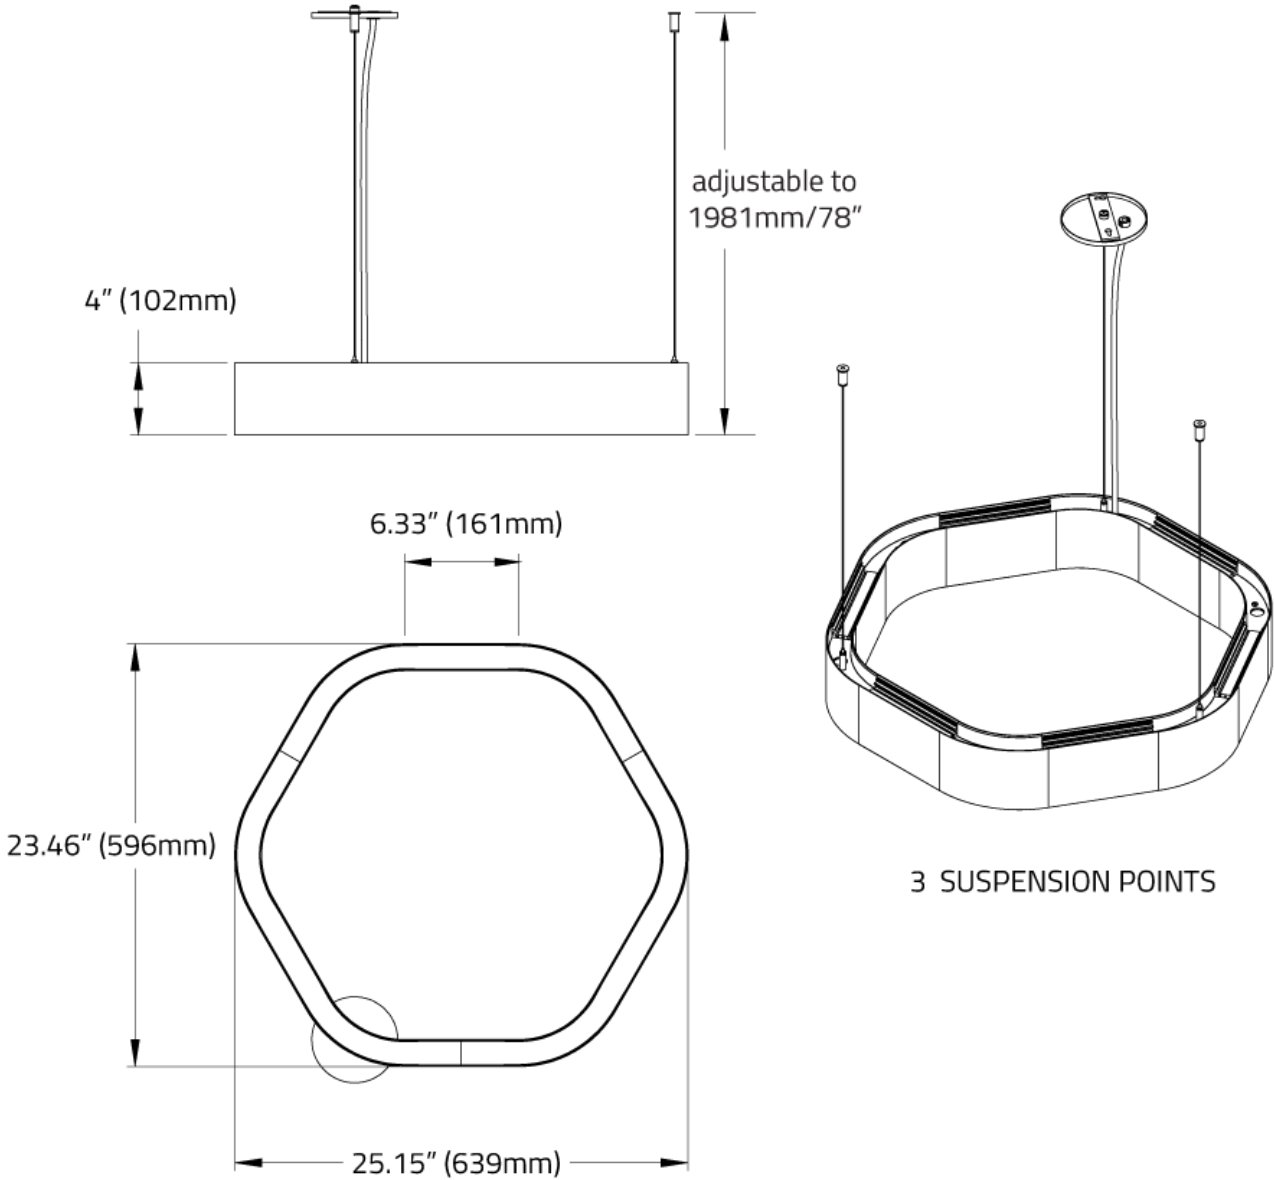

HEXAGON™ - SUSPENDED

2 FT