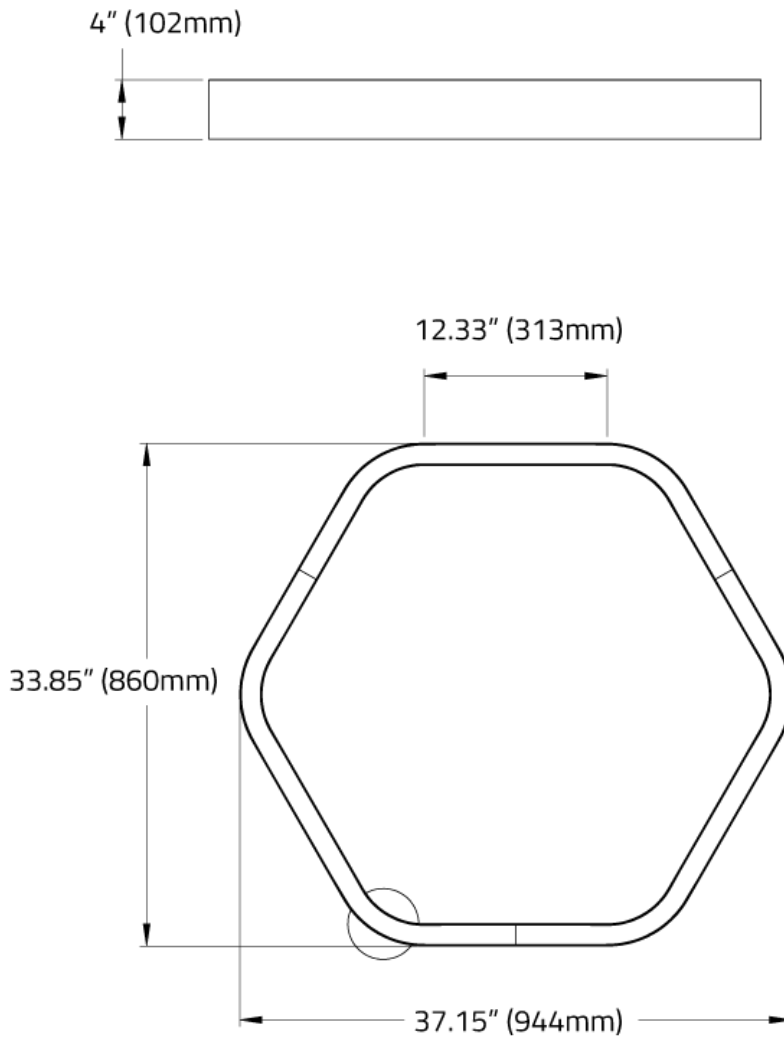

HEXAGON™ - CEILING

TECHNICAL DATA

LUMINAIRE

Code	HEXG1C02	HEXG1C03	HEXG1C04	HEXG1C05	HEXG1C06	HEXG1C07
Light Direction						
Length						

FIXTURE FINISH

White

Black Metallic Textured¹

Silver Metallic Textured

Black

Available up to 1219mm. Larger sizes available with visible seams, consult factory.

APPROVALS

DAMP
LOCATION

IP20

HEXAGON™ - CEILING

DIMENSIONAL DIAGRAMS

HEXAGON™ - CEILING

2 FT

HEXAGON™ - CEILING

3 FT

HEXAGON™ - CEILING

4 FT

HEXAGON™ - CEILING

5 FT

HEXAGON™ - CEILING

6 FT

HEXAGON™ - CEILING

7 FT