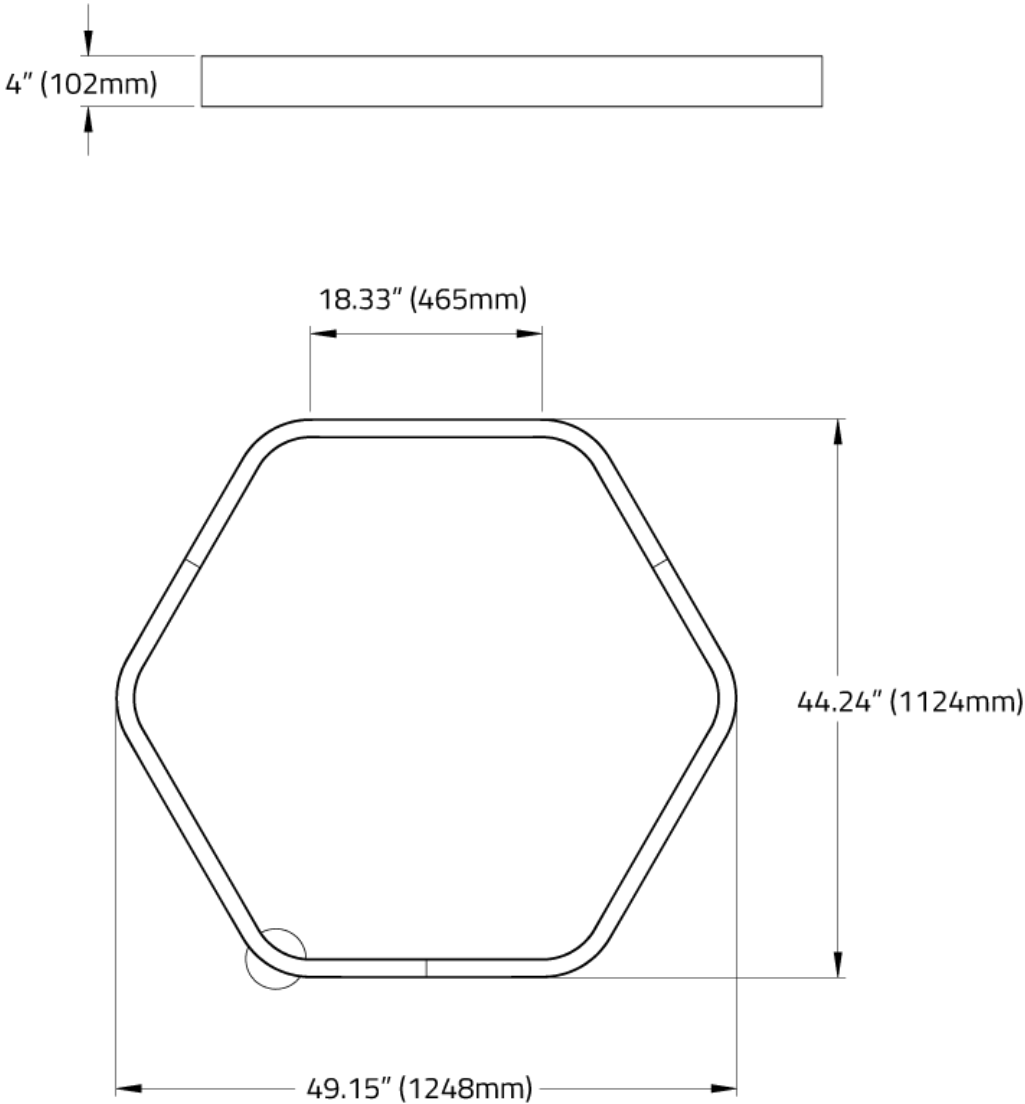

Black

Available up to 1219mm. Larger sizes available with visible seams, consult factory.

APPROVALS

DAMP
LOCATION

IP20

HEXAGON™ - CEILING

DIMENSIONAL DIAGRAMS

HEXAGON™ - CEILING

2 FT

HEXAGON™ - CEILING

3 FT

HEXAGON™ - CEILING

4 FT

HEXAGON™ - CEILING

5 FT

HEXAGON™ - CEILING

6 FT

HEXAGON™ - CEILING

7 FT