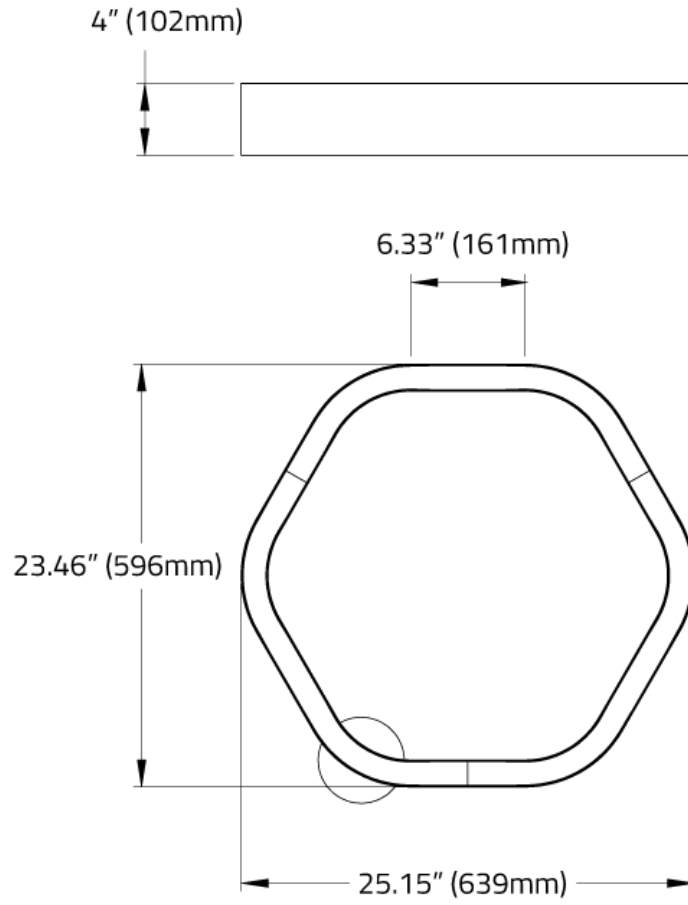

HEXAGON™ - CEILING

TECHNICAL DATA

LUMINAIRE

Code	HEXG1C02	HEXG1C03	HEXG1C04	HEXG1C05	HEXG1C06	HEXG1C07
Light Direction						
Length						

FIXTURE FINISH

White

Black Metallic Textured¹

Silver Metallic Textured

Black

Available up to 1219mm. Larger sizes available with visible seams, consult factory.

APPROVALS

DAMP
LOCATION

IP20

HEXAGON™ - CEILING

DIMENSIONAL DIAGRAMS

HEXAGON™ - CEILING

2 FT

HEXAGON™ - CEILING

3 FT

HEXAGON™ - CEILING

4 FT

HEXAGON™ - CEILING

5 FT

HEXAGON™ - CEILING

6 FT

HEXAGON™ - CEILING

7 FT