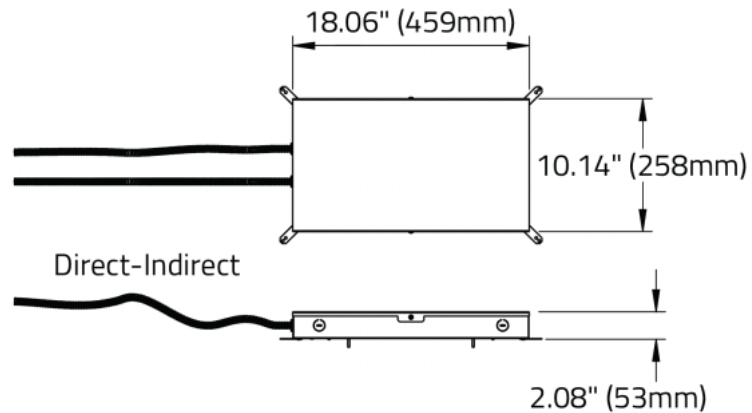

TECHNICAL DATA

LUMINAIRE

All data shown at max values.

Code	FELP1P03	FELP1P04	FELP1P05	FELP1P06	FELP1P07	FELP2P03
Length	914mm	1219mm	1524mm	1829mm	2134mm	914mm
Light Direction	Direct	Direct	Direct	Direct	Direct	Direct/Indirect
Wattage	20	31	41	51	61	40
Delivered lms	2400	3500	4700	5900	7100	4700
LPW	116	116	116	116	116	116

Code	FELP2P04	FELP2P05	FELP2P06	FELP2P07
Length	1219mm	1524mm	1829mm	2134mm
Light Direction	Direct/Indirect	Direct/Indirect	Direct/Indirect	Direct/Indirect
Wattage	62	82	102	122
Delivered lms	7100	9400	11800	14200
LPW	116	116	116	116

FIXTURE FINISH

FELIX™ - SUSPENDED

CANOPY FINISH

ACOUSTIC PANEL FINISH

Available up to 1219mm. Larger sizes available with visible seams, consult factory.
For accompanying non-illuminating acoustic panels see our Acoustic Circles, Quads and Triangles spec pages.
Other finishes available. Consult factory. Volume Discounts are available on all acoustic products, contact the factory for a quote.

APPROVALS

FELIX™ - SUSPENDED

DIMENSIONAL DIAGRAMS

SIZE	DIM A	DIM B
3ft	35.7" (907mm)	32" (813mm)
4ft	49.6" (1259mm)	44" (1117mm)
5ft	62.3" (1581mm)	55" (1397mm)
6ft	76.1" (1933mm)	67" (1702mm)
7ft	90" (2235mm)	79" (2006mm)