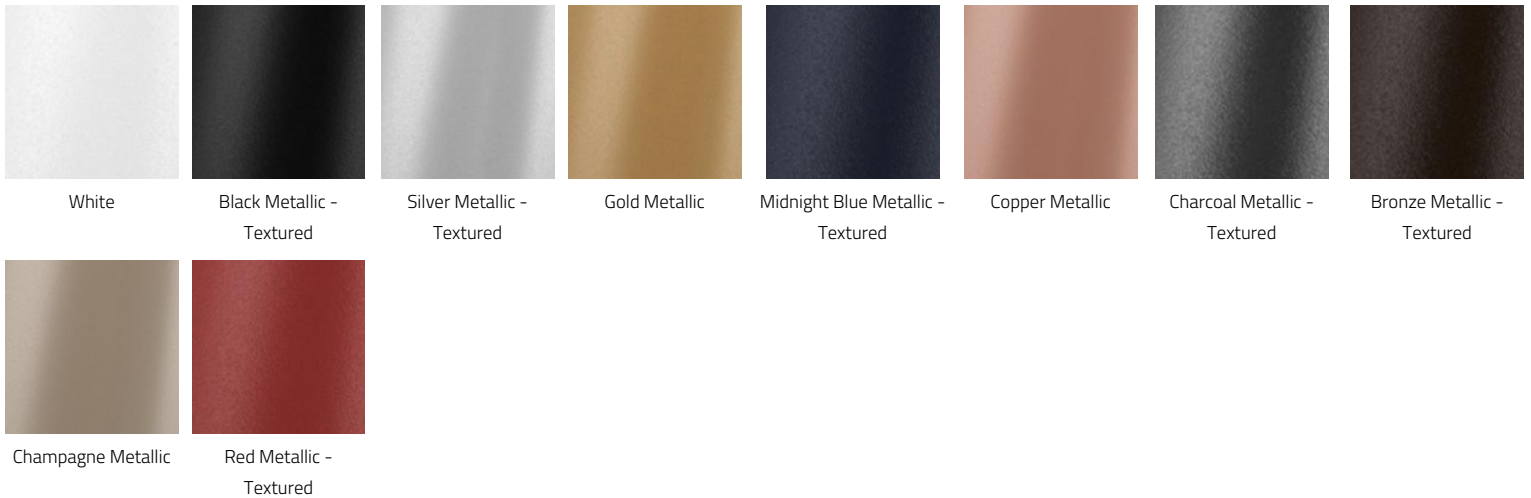

FELIX™ - SUSPENDED

TECHNICAL DATA

LUMINAIRE

All data shown at max values.

Code	FELP1P03	FELP1P04	FELP1P05	FELP1P06	FELP1P07	FELP2P03
Length	914mm	1219mm	1524mm	1829mm	2134mm	914mm
Light Direction	Direct	Direct	Direct	Direct	Direct	Direct/Indirect
Wattage	20	31	41	51	61	40
Delivered lms	2400	3500	4700	5900	7100	4700
LPW	116	116	116	116	116	116

Code	FELP2P04	FELP2P05	FELP2P06	FELP2P07
Length	1219mm	1524mm	1829mm	2134mm
Light Direction	Direct/Indirect	Direct/Indirect	Direct/Indirect	Direct/Indirect
Wattage	62	82	102	122
Delivered lms	7100	9400	11800	14200
LPW	116	116	116	116

FIXTURE FINISH