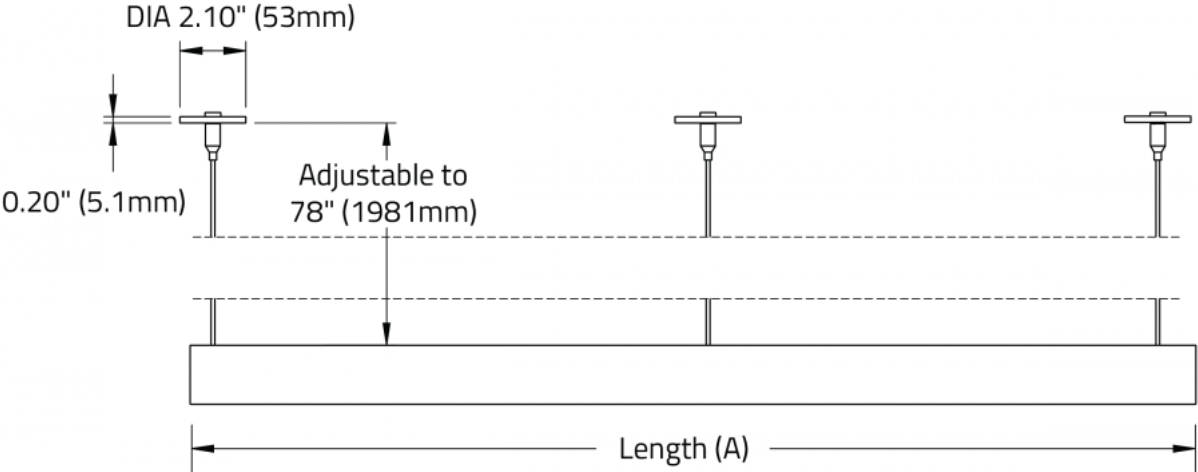

TECHNICAL DATA

LUMINAIRE

All data shown at max values.

Code	FELP1P03	FELP1P04	FELP1P05	FELP1P06	FELP1P07	FELP2P03
Length	914mm	1219mm	1524mm	1829mm	2134mm	914mm
Light Direction	Direct	Direct	Direct	Direct	Direct	Direct/Indirect
Wattage	20	31	41	51	61	40
Delivered lms	2400	3500	4700	5900	7100	4700
LPW	116	116	116	116	116	116

APPROVALS

FELIX™ - SUSPENDED

DIMENSIONAL DIAGRAMS

SIZE	DIM A	DIM B
3ft	35.7" (907mm)	32" (813mm)
4ft	49.6" (1259mm)	44" (1117mm)
5ft	62.3" (1581mm)	55" (1397mm)
6ft	76.1" (1933mm)	67" (1702mm)
7ft	90" (2235mm)	79" (2006mm)

SS1

SS6

FELIX™ - SUSPENDED

SIZE	MIN HEIGHT	MAX HEIGHT
3ft	24" (610mm)	78" (1981mm)
4ft	24" (610mm)	78" (1981mm)
5ft	36" (914mm)	78" (1981mm)
6ft	36" (914mm)	78" (1981mm)
7ft	42" (1067mm)	78" (1981mm)

FELIX™ - SUSPENDED