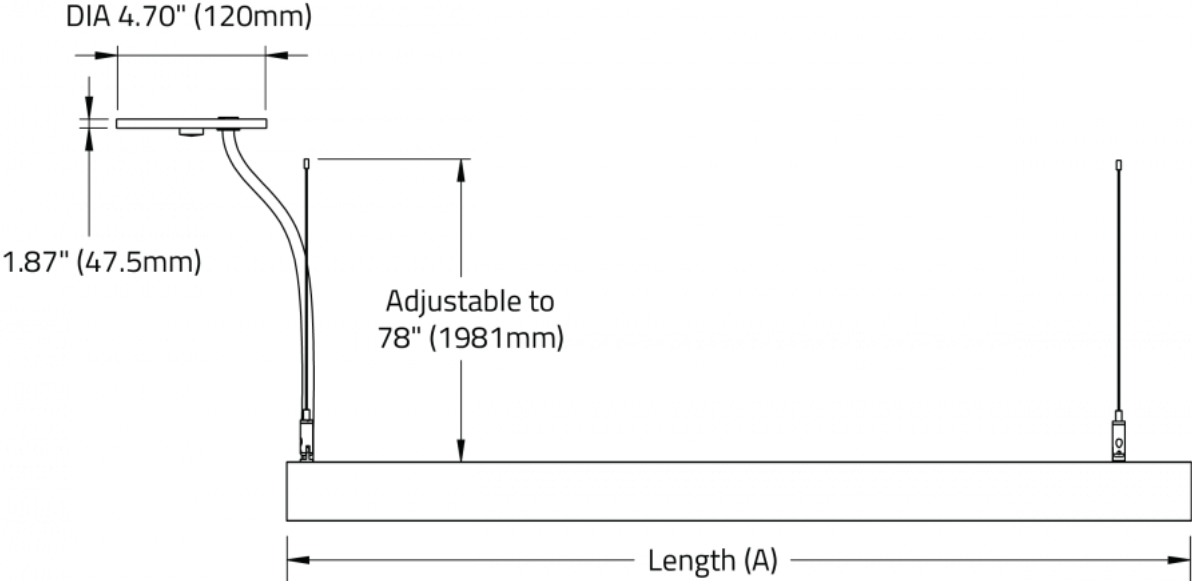

TECHNICAL DATA

LUMINAIRE

All data shown at max values.

Code	FELP1P03	FELP1P04	FELP1P05	FELP1P06	FELP1P07	FELP2P03
Length	914mm	1219mm	1524mm	1829mm	2134mm	914mm
Light Direction	Direct	Direct	Direct	Direct	Direct	Direct/Indirect
Wattage	20	31	41	51	61	40
Delivered lms	2400	3500	4700	5900	7100	4700
LPW	116	116	116	116	116	116

Code	FELP2P04	FELP2P05	FELP2P06	FELP2P07
Length	1219mm	1524mm	1829mm	2134mm
Light Direction	Direct/Indirect	Direct/Indirect	Direct/Indirect	Direct/Indirect
Wattage	62	82	102	122
Delivered lms	7100	9400	11800	14200
LPW	116	116	116	116

APPROVALS

FELIX™ - SUSPENDED

DIMENSIONAL DIAGRAMS

SIZE	DIM A	DIM B
3ft	35.7" (907mm)	32" (813mm)
4ft	49.6" (1259mm)	44" (1117mm)
5ft	62.3" (1581mm)	55" (1397mm)
6ft	76.1" (1933mm)	67" (1702mm)
7ft	90" (2235mm)	79" (2006mm)

SS1

SS6

FELIX™ - SUSPENDED

SIZE	MIN HEIGHT	MAX HEIGHT
3ft	24" (610mm)	78" (1981mm)
4ft	24" (610mm)	78" (1981mm)
5ft	36" (914mm)	78" (1981mm)
6ft	36" (914mm)	78" (1981mm)
7ft	42" (1067mm)	78" (1981mm)

FELIX™ - SUSPENDED