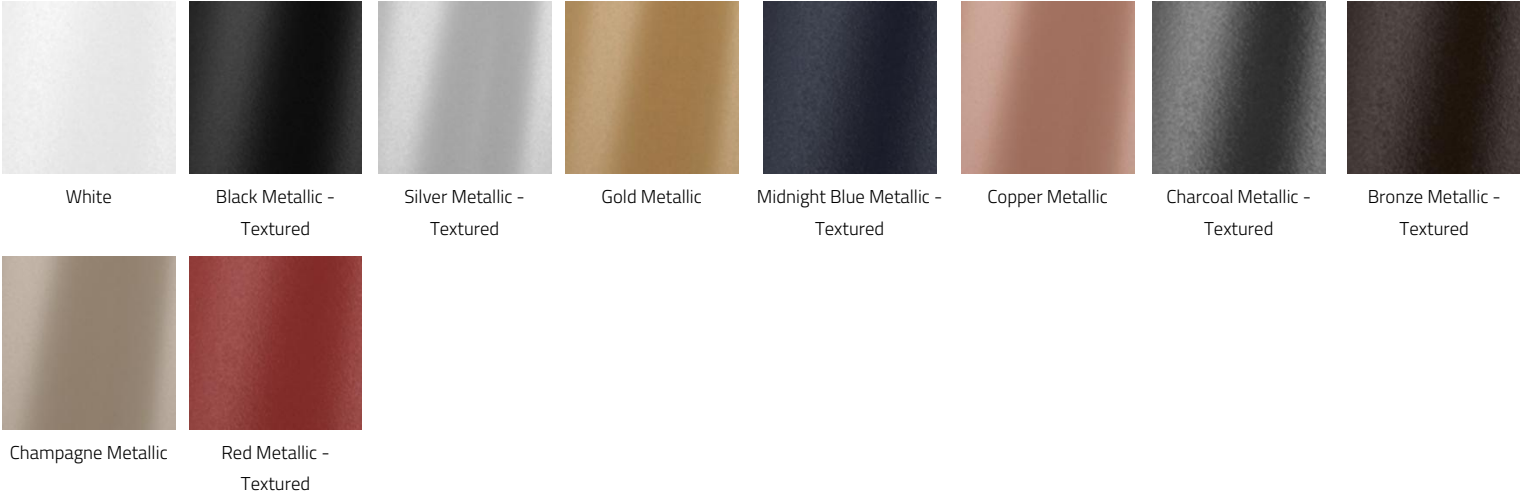

FELIX™ - SUSPENDED

CANOPY FINISH

ACOUSTIC PANEL FINISH