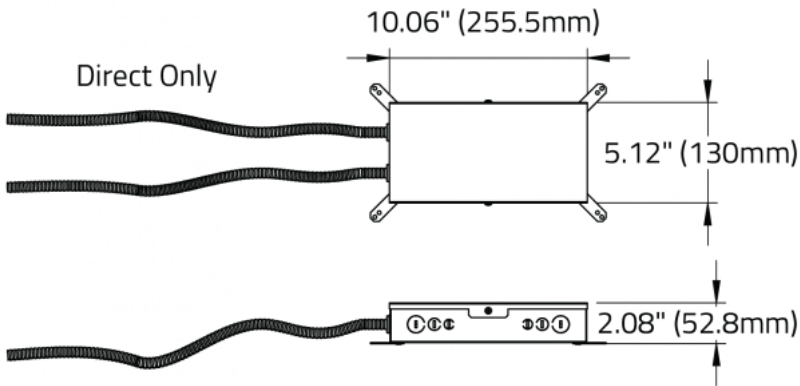

TECHNICAL DATA

LUMINAIRE

All data shown at max values.

Code	FELP1P03	FELP1P04	FELP1P05	FELP1P06	FELP1P07	FELP2P03
Length	914mm	1219mm	1524mm	1829mm	2134mm	914mm
Light Direction	Direct	Direct	Direct	Direct	Direct	Direct/Indirect
Wattage	20	31	41	51	61	40
Delivered lms	2400	3500	4700	5900	7100	4700
LPW	116	116	116	116	116	116

Code	FELP2P04	FELP2P05	FELP2P06	FELP2P07
Length	1219mm	1524mm	1829mm	2134mm
Light Direction	Direct/Indirect	Direct/Indirect	Direct/Indirect	Direct/Indirect
Wattage	62	82	102	122
Delivered lms	7100	9400	11800	14200
LPW	116	116	116	116

FIXTURE FINISH

FELIX™ - SUSPENDED

CANOPY FINISH

ACOUSTIC PANEL FINISH

Available up to 1219mm. Larger sizes available with visible seams, consult factory.
For accompanying non-illuminating acoustic panels see our Acoustic Circles, Quads and Triangles spec pages.
Other finishes available. Consult factory. Volume Discounts are available on all acoustic products, contact the factory for a quote.

APPROVALS

FELIX™ - SUSPENDED

DIMENSIONAL DIAGRAMS

SIZE	DIM A	DIM B
3ft	35.7" (907mm)	32" (813mm)
4ft	49.6" (1259mm)	44" (1117mm)
5ft	62.3" (1581mm)	55" (1397mm)
6ft	76.1" (1933mm)	67" (1702mm)
7ft	90" (2235mm)	79" (2006mm)