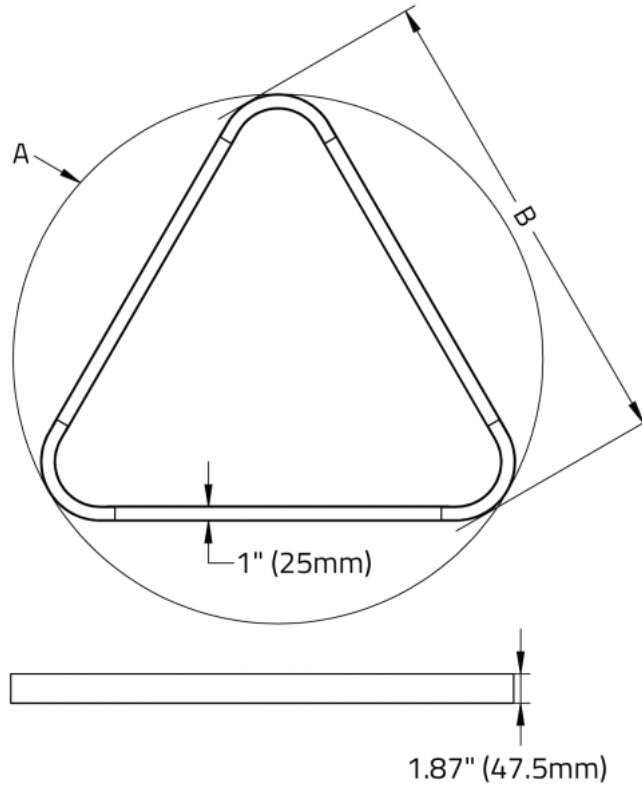

TECHNICAL DATA

LUMINAIRE

All data shown at max values.

Code	FELP1P03	FELP1P04	FELP1P05	FELP1P06	FELP1P07	FELP2P03
Length	914mm	1219mm	1524mm	1829mm	2134mm	914mm
Light Direction	Direct	Direct	Direct	Direct	Direct	Direct/Indirect
Wattage	20	31	41	51	61	40
Delivered lms	2400	3500	4700	5900	7100	4700
LPW	116	116	116	116	116	116

Code	FELP2P04	FELP2P05	FELP2P06	FELP2P07
Length	1219mm	1524mm	1829mm	2134mm
Light Direction	Direct/Indirect	Direct/Indirect	Direct/Indirect	Direct/Indirect
Wattage	62	82	102	122
Delivered lms	7100	9400	11800	14200
LPW	116	116	116	116

FIXTURE FINISH

FELIX™ - SUSPENDED

CANOPY FINISH

ACOUSTIC PANEL FINISH

Available up to 1219mm. Larger sizes available with visible seams, consult factory.
For accompanying non-illuminating acoustic panels see our Acoustic Circles, Quads and Triangles spec pages.
Other finishes available. Consult factory. Volume Discounts are available on all acoustic products, contact the factory for a quote.

APPROVALS

FELIX™ - SUSPENDED

DIMENSIONAL DIAGRAMS

SIZE	DIM A	DIM B
3ft	35.7" (907mm)	32" (813mm)
4ft	49.6" (1259mm)	44" (1117mm)
5ft	62.3" (1581mm)	55" (1397mm)
6ft	76.1" (1933mm)	67" (1702mm)
7ft	90" (2235mm)	79" (2006mm)