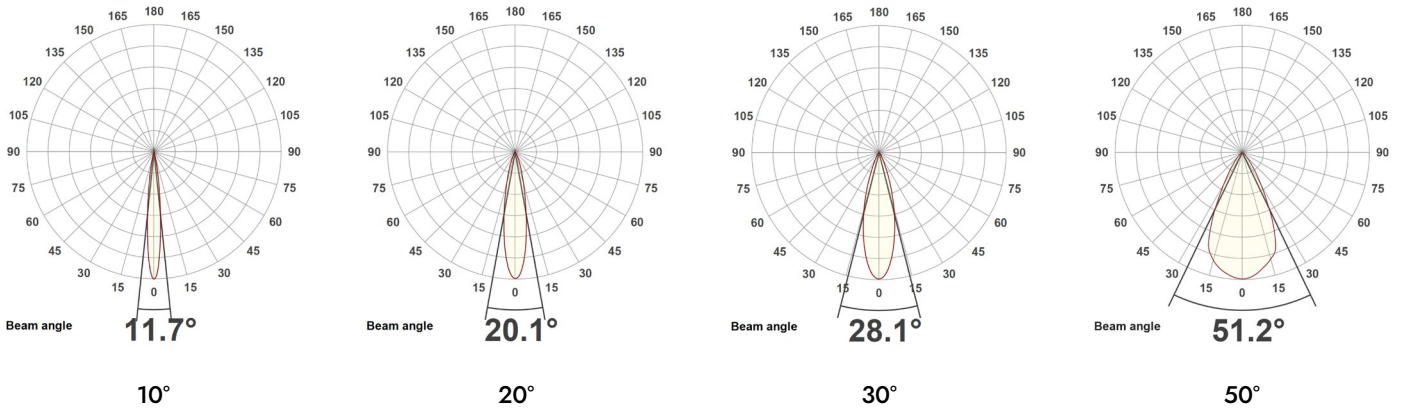

POLAR CURVES

PARTCODE BUILDER

Example Code: **OC-R-EXPEN-SP-WT/WT/WT-STD14-30-90-20-1050**

Family	Variant	Mount Finish	Body Finish	Inner Baffle Finish	Engine	Power	CCT	CRI	Beam Angle	Driver Current
OC-R Ocular Round	EXPEN-SP Extended Pendant Spring	WT White Textured	WT White Textured	WT White Textured	STD Standard	4 Watts	27 2700K	90	10	350
		B1 Anodised Black	B1 Anodised Black	B1 Anodised Black		9 Watts	30 3000K		20	700
		*C Custom	*C Custom	*C Custom		14 Watts	40 4000K		30	1050
									50	

*Codes for custom finishes can be found on the page 7.