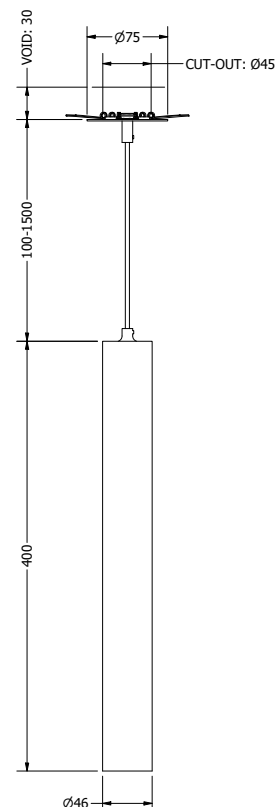

Acoustic-rated

UK designed, manufactured and assembled

5 year warranty

OPTICS

Standard beam angles:
10° / 20° / 30° / 50°

Ellipsoidal accessories using:

10° optic: 14.8° x 53.2°

20° optic: 24.1° x 58.8°

30° optic: 37.5° x 66.3°

50° optic: 45.8° x 72.6°

PHYSICAL PROPERTIES

Diameter $\varnothing 75\text{mm}$

Height 500mm - 2000mm

Cut-out $\varnothing 45\text{mm}$

Standard Operating Ambient Temperature -10°C to 40°C

DRIVER INFORMATION

[Driver Configurator \(Link\)](#)

[Driver Void Depth Guide \(Link\)](#)

PRODUCT VIEW

DIMENSIONS

TECHNICAL SPECIFICATIONS

CCT	2700K											
	4W				9W				14W			
Wattage	10°	20°	30°	50°	10°	20°	30°	50°	10°	20°	30°	50°
Beam Angles	10°	20°	30°	50°	10°	20°	30°	50°	10°	20°	30°	50°
Luminaire Lumens (lm)	343	301	295	308	585	499	497	510	747	637	631	658
Circuit Watts (c/W)	6	6	6	6	10.6	10.5	10.6	10.5	15.6	15.5	15.5	15.5
Luminaire Efficacy (l/cW)	57	51	49	52	55	47	47	49	48	41	41	42
Luminance (Cd)	6258	1507	862	385	10645	2546	1433	672	14809	3571	2147	863
Light Source Lm/W	83				83				83			
Engine Lm/W	64				59				51			
Forward Voltage (Vf)	11.78				12.36				12.85			
Current (mA)	350				700				1050			

CCT	3000K											
	4W				9W				14W			
Wattage	10°	20°	30°	50°	10°	20°	30°	50°	10°	20°	30°	50°
Beam Angles	10°	20°	30°	50°	10°	20°	30°	50°	10°	20°	30°	50°
Luminaire Lumens (lm)	392	341	331	347	659	582	571	584	870	761	750	772
Circuit Watts (c/W)	5.9	5.9	5.8	6	10.6	10.6	10.5	10.5	15.9	15.8	15.6	15.7
Luminaire Efficacy (l/cW)	67	58	57	58	62	55	54	56	55	48	48	49
Luminance (Cd)	6048	1854	1172	455	10624	3176	1963	773	14137	4215	2582	1023
Light Source Lm/W	83				83				83			
Engine Lm/W	75				71				60			
Forward Voltage (Vf)	11.78				12.36				12.85			
Current (mA)	350				700				1050			