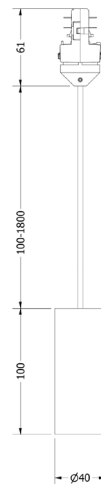

### OPTICS

Standard beam angles:  
10°/ 20°/ 30°/ 50°

Ellipsoidal accessories using:

10° optic: 14.8° x 53.2°

20° optic: 24.1° x 58.8°

30° optic: 37.5° x 66.3°

50° optic: 45.8° x 72.6°

### PHYSICAL PROPERTIES

Diameter Ø40mm

Height 200-1800

Driver Length 230mm

Standard Operating Ambient Temperature -10°C to 40°C

### DIMENSIONS

## TECHNICAL SPECIFICATIONS

CCT	2700K											
	4W				9W				14W			
Wattage	10°	20°	30°	50°	10°	20°	30°	50°	10°	20°	30°	50°
Beam Angles	10°	20°	30°	50°	10°	20°	30°	50°	10°	20°	30°	50°
Luminaire Lumens (lm)	343	301	295	308	585	499	497	510	747	637	631	658
Circuit Watts (c/W)	6	6	6	6	10.6	10.5	10.6	10.5	15.6	15.5	15.5	15.5
Luminaire Efficacy (l/cW)	57	51	49	52	55	47	47	49	48	41	41	42
Luminance (Cd)	6258	1507	862	385	10645	2546	1433	672	14809	3571	2147	863
Light Source Lm/W	83				83				83			
Engine Lm/W	64				59				51			
Forward Voltage (Vf)	11.78				12.36				12.85			
Current (mA)	350				700				1050			