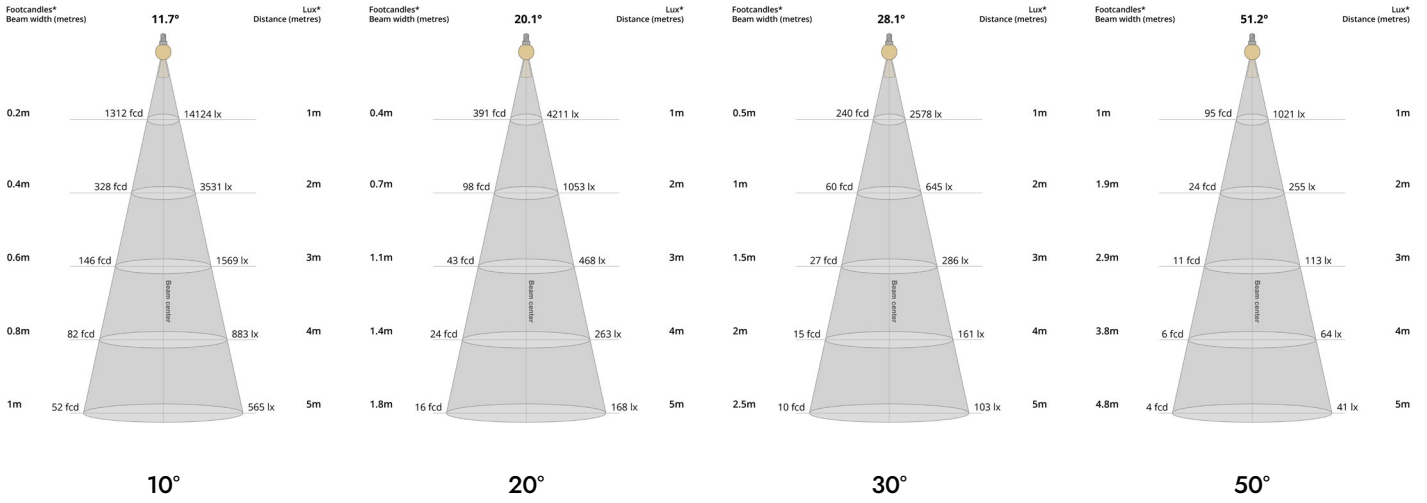

LIGHT CONES

*Light cones based on 3000K at 14W