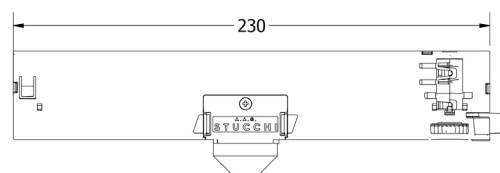

### OPTICS

Standard beam angles:  
10°/ 20°/ 30°/ 50°

Ellipsoidal accessories using:

10° optic: 14.8° x 53.2°

20° optic: 24.1° x 58.8°

30° optic: 37.5° x 66.3°

50° optic: 45.8° x 72.6°

### PHYSICAL PROPERTIES

Diameter Ø40mm

Height 200-1800

Driver Length 230mm

Standard Operating Ambient Temperature -10°C to 40°C

### DIMENSIONS