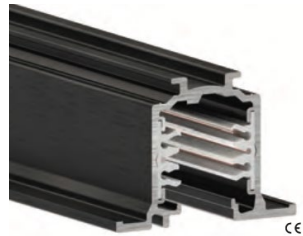

## ACCESSORIES

Commissioning Tool  
ACCS-TOOL-M-BAFFLE

Snoot  
ACCS-SNOOT

Baffle  
FIXED: CZ7BZFB-XX  
ADJUSTABLE: CZ7BZEI-XX  
TRIMLESS: CZ7BZTFB-XX

Standard Lens  
ACCS-STDLENS10  
ACCS-STDLENS20  
ACCS-STDLENS30  
ACCS-STDLENS50

Standard Track  
TRA-STD-MV-STD

Recessed Track  
TRA-STD-MV-REC

**INSERTS** (multiple inserts per fitting)

Softening Insert Recessed  
ACCS-RECESSED-SOFT

Softening Insert Flush  
ACCS-FLUSH-SOFT

Asymmetric Insert Recessed  
ACCS-RECESSED-ASYM