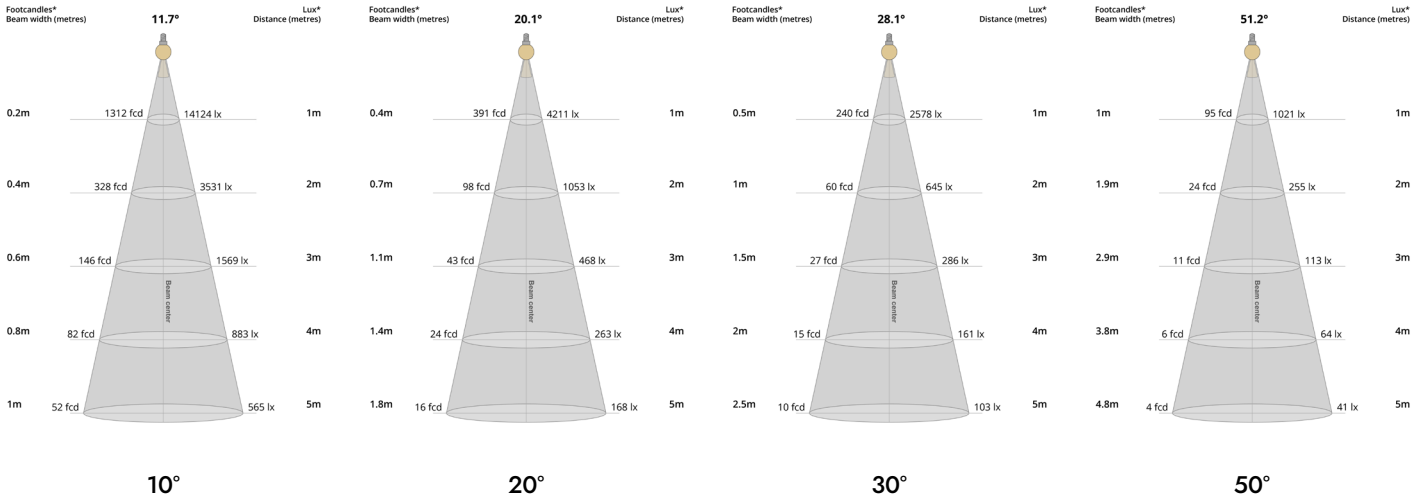

LIGHT CONES

*Light cones based on 3000K at 14W