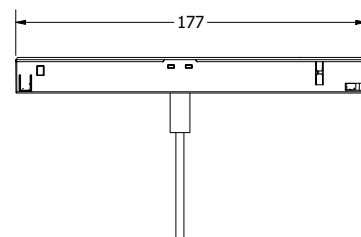

### OPTICS

Standard beam angles:  
10° / 20° / 30° / 50°

Ellipsoidal accessories using:

10° optic: 14.8° x 53.2°

20° optic: 24.1° x 58.8°

30° optic: 37.5° x 66.3°

50° optic: 45.8° x 72.6°

### PHYSICAL PROPERTIES

Diameter Ø40mm

Height 200-1800mm

Driver Length 177mm

Standard Operating Ambient Temperature -10°C to 40°C

### DIMENSIONS