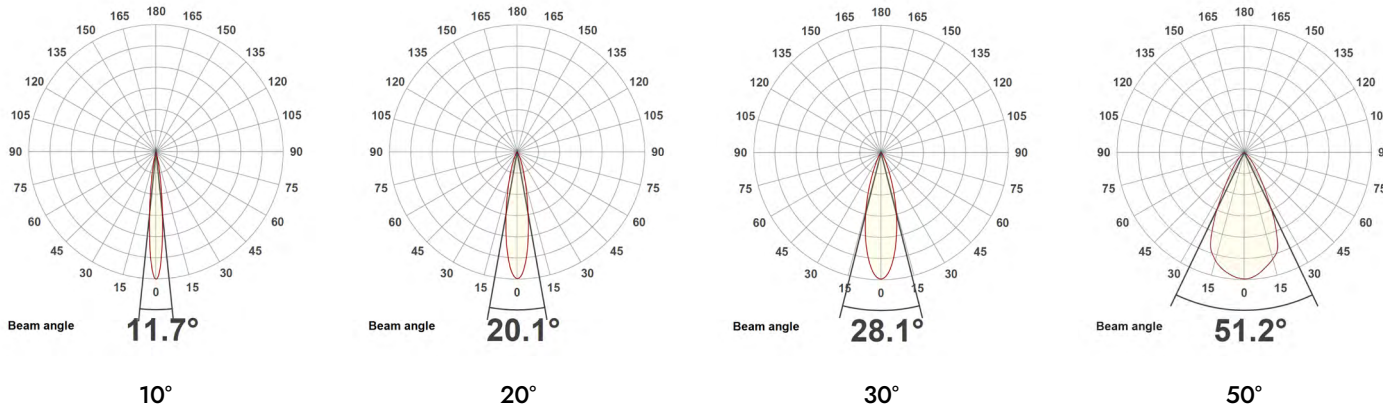

POLAR CURVES

*Polar curves based on 3000K at 14W

PARTCODE BUILDER

Example Code: **OC-R-MITRAPEN-W1/WT/WT-STD14-30-90-20-1050**

Family	Variant	Driver Finish	Body Finish	Inner Baffle Finish	Engine	Power	CCT	CRI	Beam Angle	Driver Current
OC-R Ocular Round	MITRAPEN Mini Track Pendant	W1 Pure White	WT White Textured	WT White Textured	STD Standard	4 Watts	27 2700K	90	10	350
		B2 Jet Black	B1 Anodised Black	B1 Anodised Black		9 Watts	30 3000K		20	700
		*C Custom	*C Custom	*C Custom		14 Watts	40 4000K		30	1050
									50	

*Codes for custom finishes can be found on the page 7.