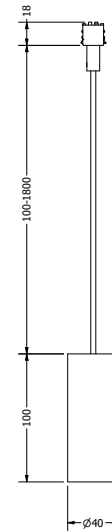

### OPTICS

Standard beam angles:  
10° / 20° / 30° / 50°

Ellipsoidal accessories using:

10° optic: 14.8° x 53.2°

20° optic: 24.1° x 58.8°

30° optic: 37.5° x 66.3°

50° optic: 45.8° x 72.6°

### PHYSICAL PROPERTIES

Diameter Ø40mm

Height 200-1800mm

Driver Length 177mm

Standard Operating Ambient Temperature -10°C to 40°C

### DIMENSIONS

## TECHNICAL SPECIFICATIONS

CCT	2700K											
	4W				9W				14W			
Wattage	10°	20°	30°	50°	10°	20°	30°	50°	10°	20°	30°	50°
Beam Angles	10°	20°	30°	50°	10°	20°	30°	50°	10°	20°	30°	50°
Luminaire Lumens (lm)	343	301	295	308	585	499	497	510	747	637	631	658
Circuit Watts (c/W)	6	6	6	6	10.6	10.5	10.6	10.5	15.6	15.5	15.5	15.5
Luminaire Efficacy (l/cW)	57	51	49	52	55	47	47	49	48	41	41	42
Luminance (Cd)	6258	1507	862	385	10645	2546	1433	672	14809	3571	2147	863
Light Source Lm/W	83				83				83			
Engine Lm/W	64				59				51			
Forward Voltage (Vf)	11.78				12.36				12.85			
Current (mA)	350				700				1050			