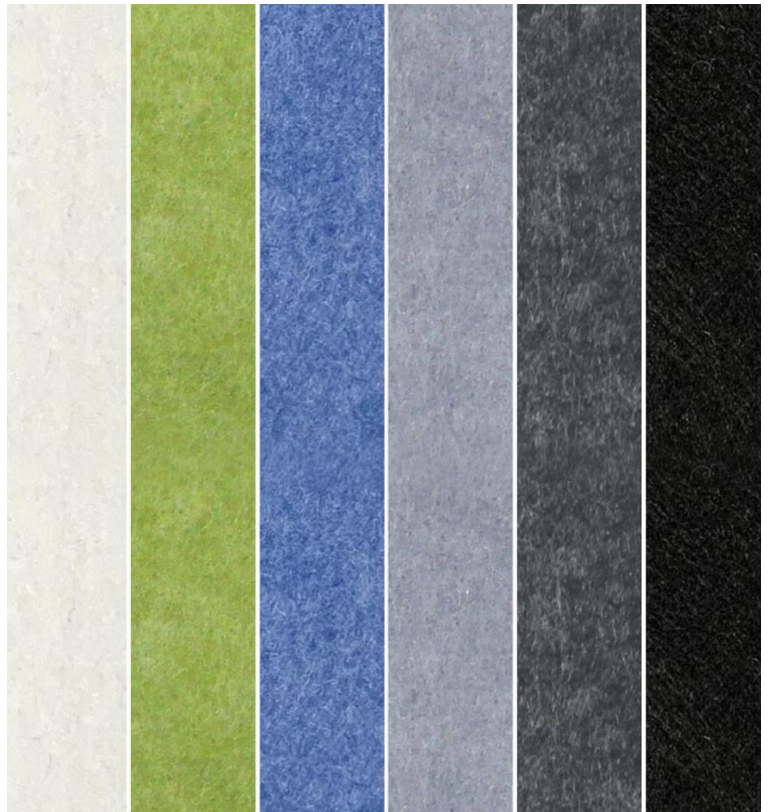

ACOUSTIC CIRCLES - NON ILLUMINATED