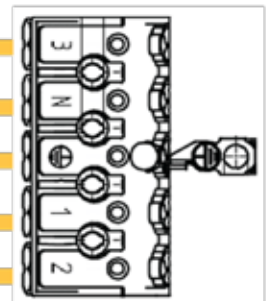

LINE 2

ON/OFF DIRECT/INDIRECT
(SEPERATE NEUTRAL)

LINE 1

NEUTRAL

EARTH

NEUTRAL 2

LINE 2

DALI DIRECT

LINE 1

NEUTRAL

EARTH

DA

DA

PUSH BUTTON

LINE 1

NEUTRAL

EARTH

PUSH BUTTON

PUSH BUTTON

1-10V DIRECT

LINE 1

NEUTRAL

EARTH

1-10V +