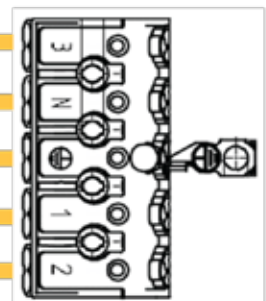

LINE 2

ON/OFF DIRECT/INDIRECT
(SEPERATE NEUTRAL)

LINE 1

NEUTRAL

EARTH

NEUTRAL 2

LINE 2

DALI DIRECT

LINE 1

NEUTRAL

EARTH

DA

DA

PUSH BUTTON

LINE 1

NEUTRAL

EARTH

PUSH BUTTON

PUSH BUTTON

1-10V DIRECT

LINE 1

NEUTRAL

EARTH

1-10V +