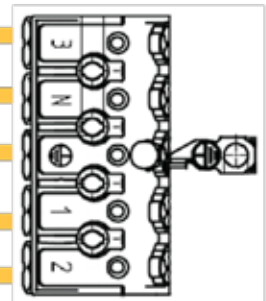

ON/OFF DIRECT

NEUTRAL

EARTH

LINE

ON/OFF DIRECT/INDIRECT
(COMMON NEUTRAL)

LINE 1

NEUTRAL

EARTH

LINE 2

ON/OFF DIRECT/INDIRECT
(SEPERATE NEUTRAL)

LINE 1

NEUTRAL

EARTH

NEUTRAL 2

LINE 2

DALI DIRECT

LINE 1

NEUTRAL

EARTH

DA

DA

PUSH BUTTON

LINE 1

NEUTRAL