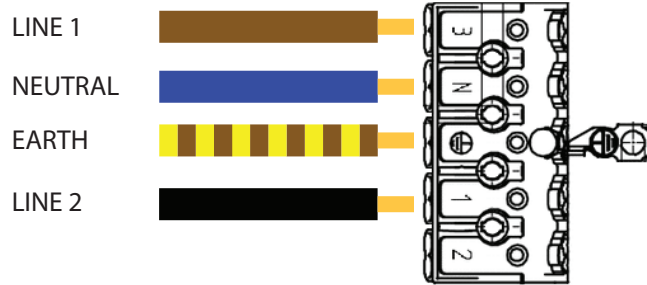

ON/OFF DIRECT

ON/OFF DIRECT/INDIRECT (COMMON NEUTRAL)

ON/OFF DIRECT/INDIRECT (SEPERATE NEUTRAL)

DALI DIRECT

PUSH BUTTON

1-10V DIRECT