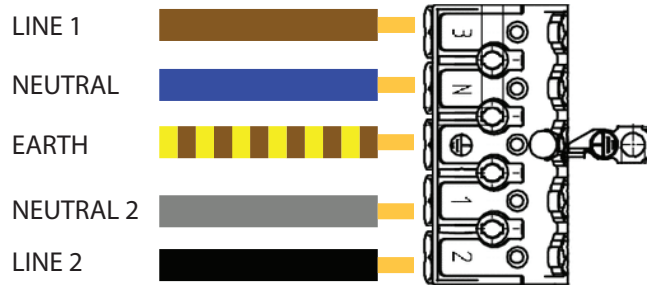

ON/OFF DIRECT

ON/OFF DIRECT/INDIRECT (COMMON NEUTRAL)

ON/OFF DIRECT/INDIRECT (SEPERATE NEUTRAL)

DALI DIRECT

PUSH BUTTON

1-10V DIRECT