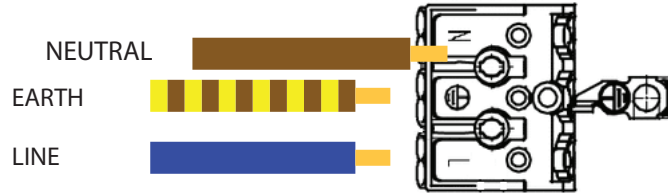

ON/OFF DIRECT

ON/OFF DIRECT/INDIRECT (COMMON NEUTRAL)

ON/OFF DIRECT/INDIRECT (SEPERATE NEUTRAL)

DALI DIRECT

PUSH BUTTON

1-10V DIRECT