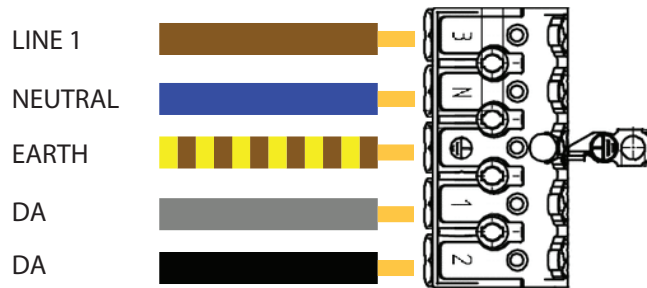

ON/OFF DIRECT

ON/OFF DIRECT/INDIRECT (COMMON NEUTRAL)

ON/OFF DIRECT/INDIRECT (SEPERATE NEUTRAL)

DALI DIRECT

PUSH BUTTON

1-10V DIRECT