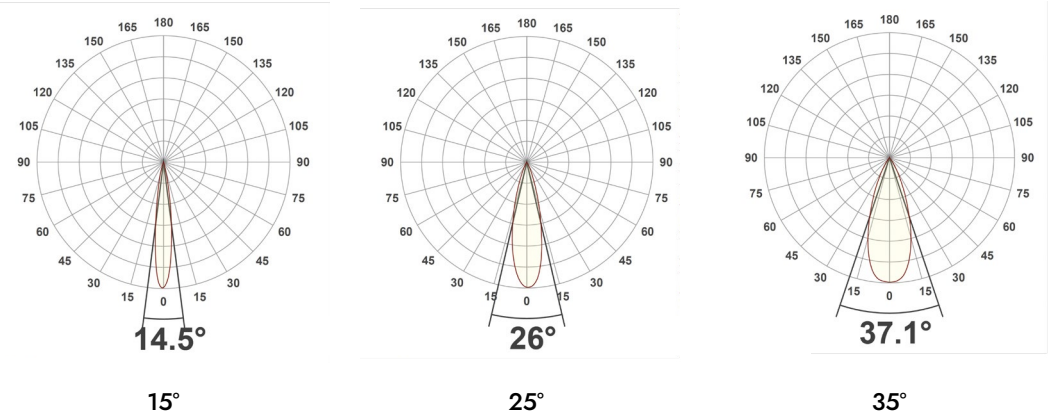

PHOS STANDARDS

UK designed, manufactured and assembled

5 year warranty

OPTICS

Standard beam angles:
15°/ 25°/ 35°

PHYSICAL PROPERTIES

Diameter Ø54mm

Height 196mm

Tilt Max 90°

Box Length 230mm

PRODUCT VIEW

DIMENSIONS

TECHNICAL SPECIFICATIONS (Preliminary testing data)

CCT	3000K		
Wattage	13W		
Beam Angles	15°	25°	35°
Luminaire Lumens (lm)	1441	1496	1355
Circuit Watts (c/W)	23.8	23.6	23.8
Luminaire Efficacy (l/cW)	61	63	57
Luminaire (Cd)	16484	6318	3126
Forward Voltage (Vf)	12.65		
Current (mA)	1050		
Binning	2 step MacAdams		
CRI	97+		
TM-30-15	Rg 102 Rf 90		
Lumen Maintenance	LM80		
Lifetime	50,000 hours		
Dimming Options	Mains dim / Non-dim / DALI (dim to dark 0.01%) / Casambi		
Flicker Index	0		
Driver distance from fitting	Up to 10m (AWG 20)*		
Wiring Type	Series		
Accessories	Remote emergency (Maintained / Self Test)		

*If driver distance from fitting is +10m see driver configurator document for guidance

LIGHT CONES

POLAR CURVES

PARTCODE BUILDER

Example Code: **MX-OC-TRA-W1/WT/WT/WT-GEN13-30-90-25-1050**

Family	Variant	Track Finish	Arm Finish	Body Finish	Inner Baffle Finish	Engine	Power	CCT	CRI	Beam Angle	Driver Current
MX Maxi	OC-TRA Ocular Track	W1 White	WT White Textured	WT White Textured	WT White Textured	GEN Genesis	13 Watts	30 3000K	90	15	1050
		B2 Black	B1 Anodised Black	B1 Anodised Black	B1 Anodised Black					25	
		*C Custom	*C Custom	*C Custom	*C Custom					35	