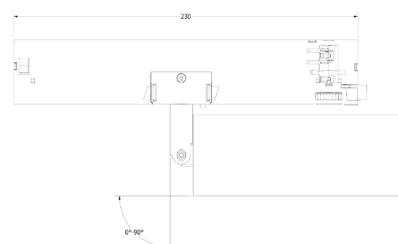

PHOS STANDARDS

UK designed, manufactured and assembled

5 year warranty

OPTICS

Standard beam angles:
15°/ 25°/ 35°

PHYSICAL PROPERTIES

Diameter Ø54mm

Height 196mm

Tilt Max 90°

Box Length 230mm

PRODUCT VIEW

DIMENSIONS

TECHNICAL SPECIFICATIONS (Preliminary testing data)

CCT	3000K		
Wattage	13W		
Beam Angles	15°	25°	35°
Luminaire Lumens (lm)	1441	1496	1355
Circuit Watts (c/W)	23.8	23.6	23.8
Luminaire Efficacy (l/cW)	61	63	57
Luminaire (Cd)	16484	6318	3126
Forward Voltage (Vf)	12.65		
Current (mA)	1050		
Binning	2 step MacAdams		
CRI	97+		
TM-30-15	Rg 102 Rf 90		
Lumen Maintenance	LM80		
Lifetime	50,000 hours		
Dimming Options	Mains dim / Non-dim / DALI (dim to dark 0.01%) / Casambi		
Flicker Index	0		
Driver distance from fitting	Up to 10m (AWG 20)*		
Wiring Type	Series		
Accessories	Remote emergency (Maintained / Self Test)		

*If driver distance from fitting is +10m see driver configurator document for guidance

LIGHT CONES

POLAR CURVES

PARTCODE BUILDER

Example Code: **MX-OC-TRA-W1/WT/WT/WT-GEN13-30-90-25-1050**

Family	Variant	Track Finish	Arm Finish	Body Finish	Inner Baffle Finish	Engine	Power	CCT	CRI	Beam Angle	Driver Current
MX Maxi	OC-TRA Ocular Track	W1 White	WT White Textured	WT White Textured	WT White Textured	GEN Genesis	13 Watts	30 3000K	90	15	1050
		B2 Black	B1 Anodised Black	B1 Anodised Black	B1 Anodised Black					25	
		*C Custom	*C Custom	*C Custom	*C Custom					35	