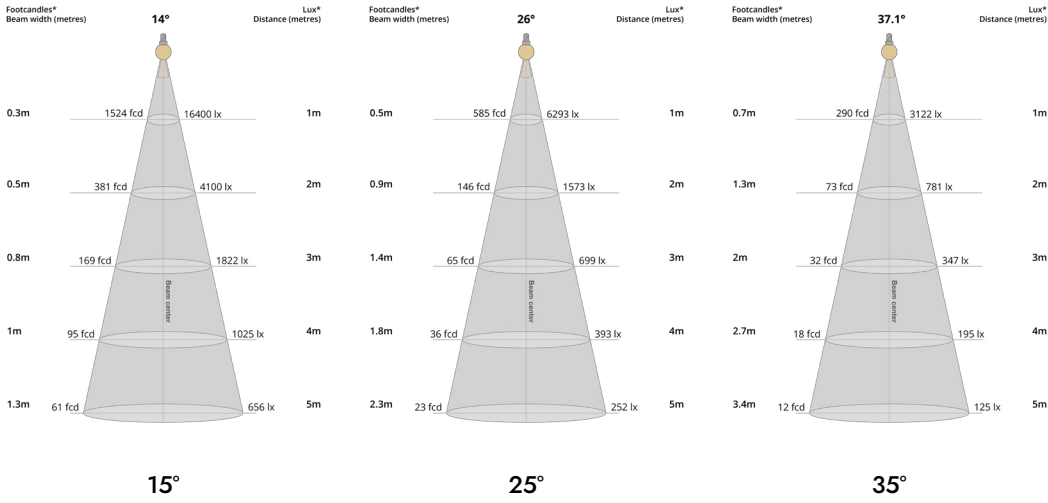

PHOS STANDARDS

UK designed, manufactured and assembled

5 year warranty

OPTICS

Standard beam angles:
15°/ 25°/ 35°

PHYSICAL PROPERTIES

Diameter Ø54mm

Height 196mm

Tilt Max 90°

Box Length 230mm

PRODUCT VIEW

DIMENSIONS

TECHNICAL SPECIFICATIONS (Preliminary testing data)

CCT	3000K		
Wattage	13W		
Beam Angles	15°	25°	35°
Luminaire Lumens (lm)	1441	1496	1355
Circuit Watts (c/W)	23.8	23.6	23.8
Luminaire Efficacy (l/cW)	61	63	57
Luminaire (Cd)	16484	6318	3126
Forward Voltage (Vf)	12.65		
Current (mA)	1050		
Binning	2 step MacAdams		
CRI	97+		
TM-30-15	Rg 102 Rf 90		
Lumen Maintenance	LM80		
Lifetime	50,000 hours		
Dimming Options	Mains dim / Non-dim / DALI (dim to dark 0.01%) / Casambi		
Flicker Index	0		
Driver distance from fitting	Up to 10m (AWG 20)*		
Wiring Type	Series		
Accessories	Remote emergency (Maintained / Self Test)		

*If driver distance from fitting is +10m see driver configurator document for guidance

LIGHT CONES

POLAR CURVES

PARTCODE BUILDER

Example Code: **MX-OC-TRA-W1/WT/WT/WT-GEN13-30-90-25-1050**

Family	Variant	Track Finish	Arm Finish	Body Finish	Inner Baffle Finish	Engine	Power	CCT	CRI	Beam Angle	Driver Current
MX Maxi	OC-TRA Ocular Track	W1 White	WT White Textured	WT White Textured	WT White Textured	GEN Genesis	13 Watts	30 3000K	90	15	1050
		B2 Black	B1 Anodised Black	B1 Anodised Black	B1 Anodised Black					25	
		*C Custom	*C Custom	*C Custom	*C Custom					35	