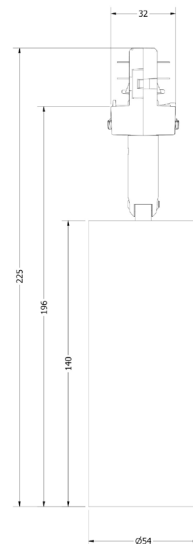

PHOS STANDARDS

UK designed, manufactured and assembled

5 year warranty

OPTICS

Standard beam angles:
15°/ 25°/ 35°

PHYSICAL PROPERTIES

Diameter Ø54mm

Height 196mm

Tilt Max 90°

Box Length 230mm

PRODUCT VIEW

DIMENSIONS

TECHNICAL SPECIFICATIONS (Preliminary testing data)

CCT	3000K		
Wattage	13W		
Beam Angles	15°	25°	35°
Luminaire Lumens (lm)	1441	1496	1355
Circuit Watts (c/W)	23.8	23.6	23.8
Luminaire Efficacy (l/cW)	61	63	57
Luminaire (Cd)	16484	6318	3126
Forward Voltage (Vf)	12.65		
Current (mA)	1050		
Binning	2 step MacAdams		
CRI	97+		
TM-30-15	Rg 102 Rf 90		
Lumen Maintenance	LM80		
Lifetime	50,000 hours		
Dimming Options	Mains dim / Non-dim / DALI (dim to dark 0.01%) / Casambi		
Flicker Index	0		
Driver distance from fitting	Up to 10m (AWG 20)*		
Wiring Type	Series		
Accessories	Remote emergency (Maintained / Self Test)		

*If driver distance from fitting is +10m see driver configurator document for guidance

LIGHT CONES

POLAR CURVES

PARTCODE BUILDER

Example Code: **MX-OC-TRA-W1/WT/WT/WT-GEN13-30-90-25-1050**

Family	Variant	Track Finish	Arm Finish	Body Finish	Inner Baffle Finish	Engine	Power	CCT	CRI	Beam Angle	Driver Current
MX Maxi	OC-TRA Ocular Track	W1 White	WT White Textured	WT White Textured	WT White Textured	GEN Genesis	13 Watts	30 3000K	90	15	1050
		B2 Black	B1 Anodised Black	B1 Anodised Black	B1 Anodised Black					25	
		*C Custom	*C Custom	*C Custom	*C Custom					35	